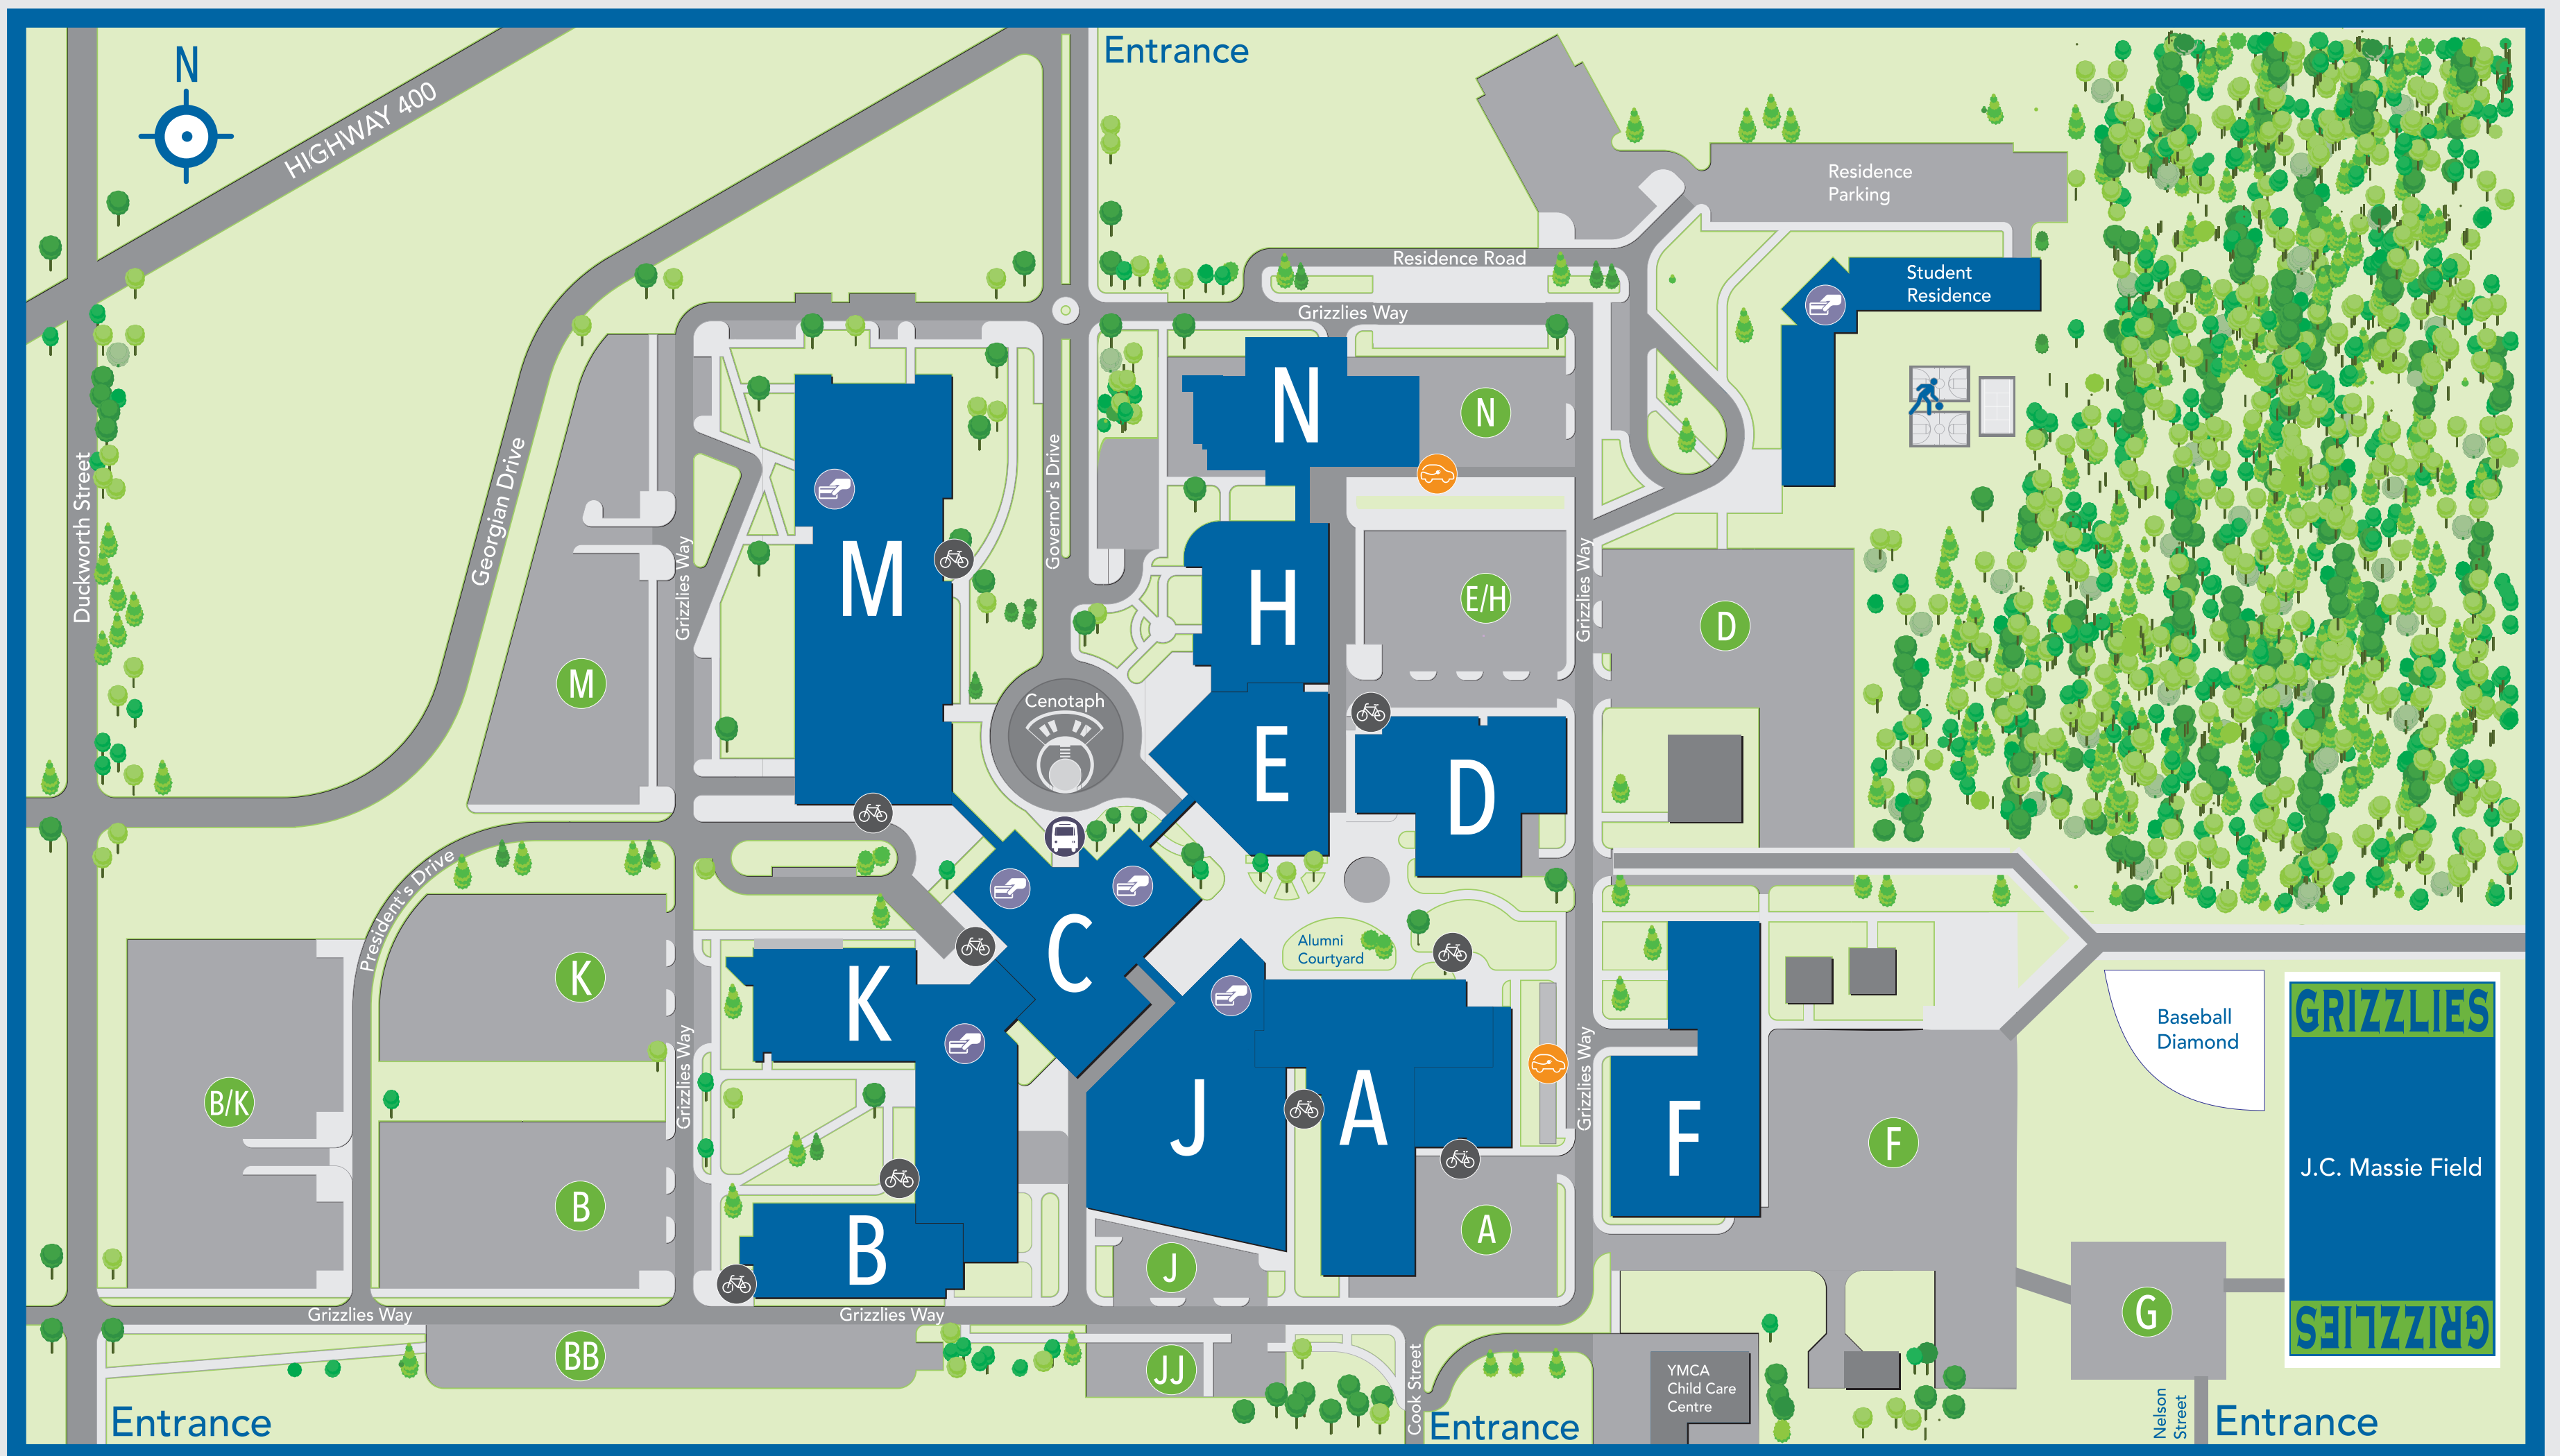

Campus Map

- ## A

Centre for Engineering Technologies
Centre for Sustainable Technologies
- ## B

Founders Building
- ## C

Student Services Centre
- ## D

Helen and Arch Brown Centre for Design and Visual Arts
- ## E

	Building
Georgian Dining Room.....	E
Indigenous Resource Centre.....	M
Library.....	K
Lost and Found.....	E
Math Centre.....	K
Marketplace Cafeteria.....	C, F
Media Services.....	E
Parking Office.....	B
Prayer Room.....	B
Office of the Registrar.....	C
Rotary Community Clinics.....	M

	Building
Rowntree Theatre.....	H
Segal International Centre.....	C
Student Success.....	B
Testing Centre.....	B
The First Class Café.....	J
The Last Class Restaurant and Pub.....	J
Tim Hortons.....	C, M
Welcome Centre.....	C
Writing Centre.....	K

- ATM
- Bike Rack
- Bus Stop
- Charging Station
- Parking Lots
- You are here