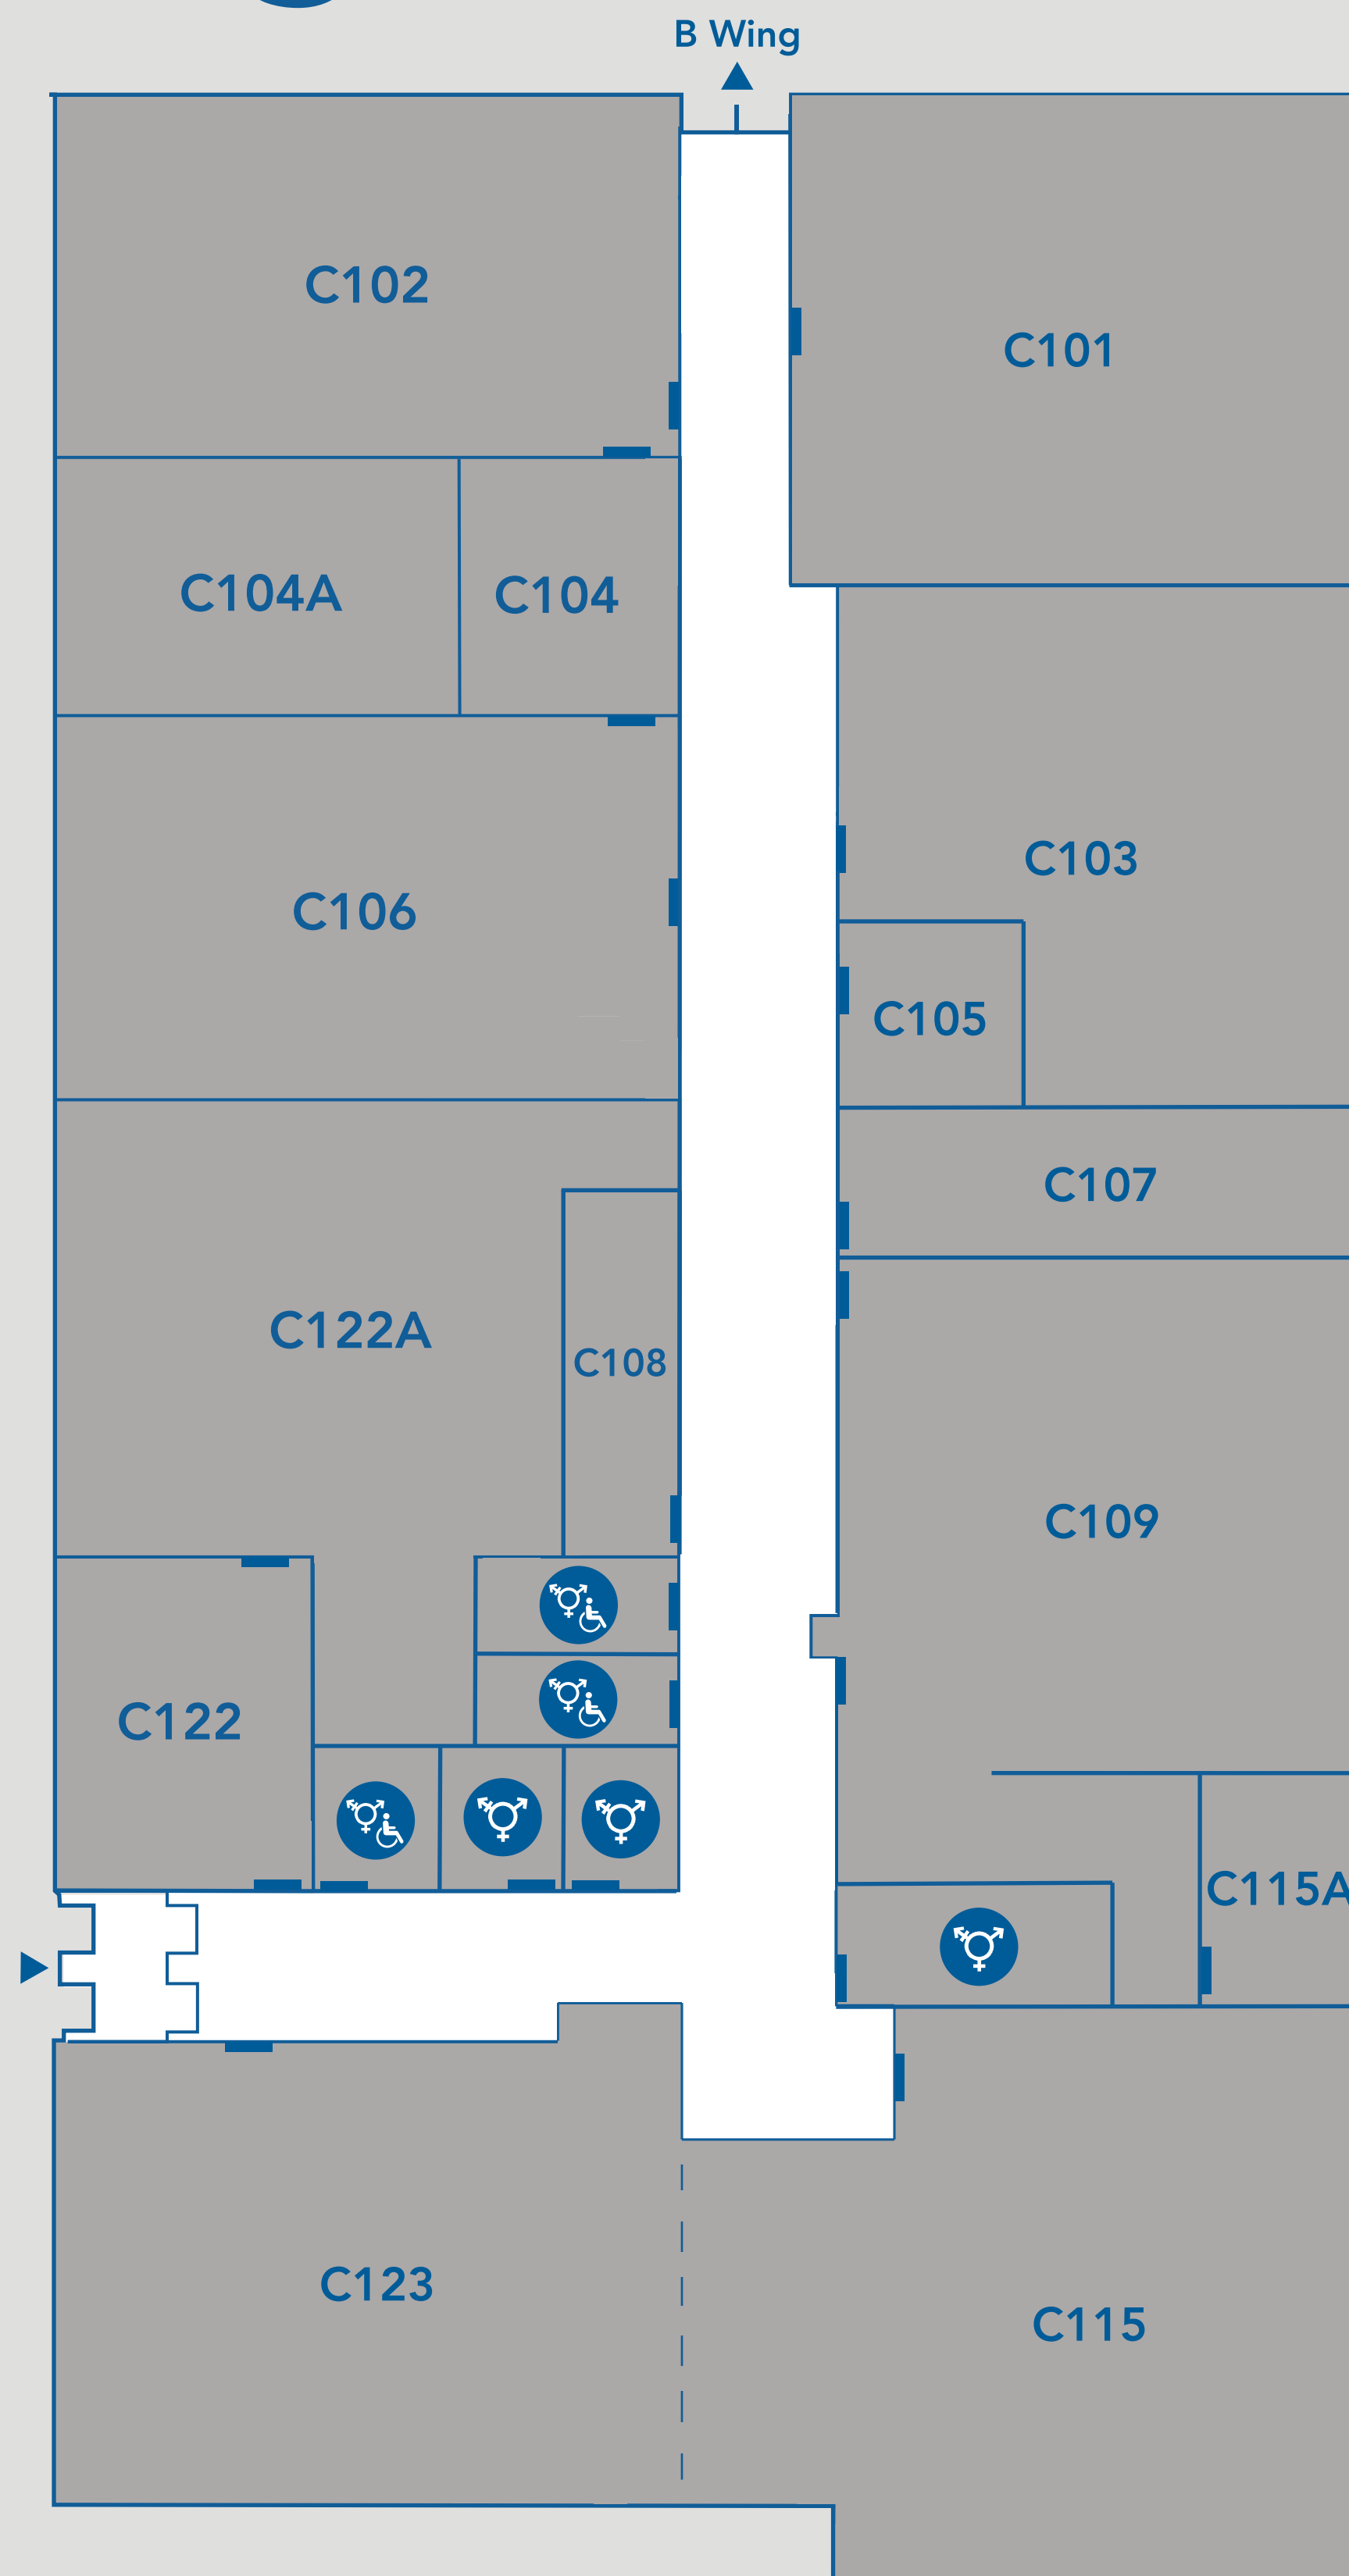

C | Wing

Apartment Lab.....C122A
 Classrooms.....C115, C123
 Culinary Labs.....C103, C107, C109

Meeting Room.....C122
 Nursing High Fidelity Simulation Lab...C115, C123
 Nursing Flex Labs.....C102, C104, C106

-   Gender neutral washrooms
-  You are here