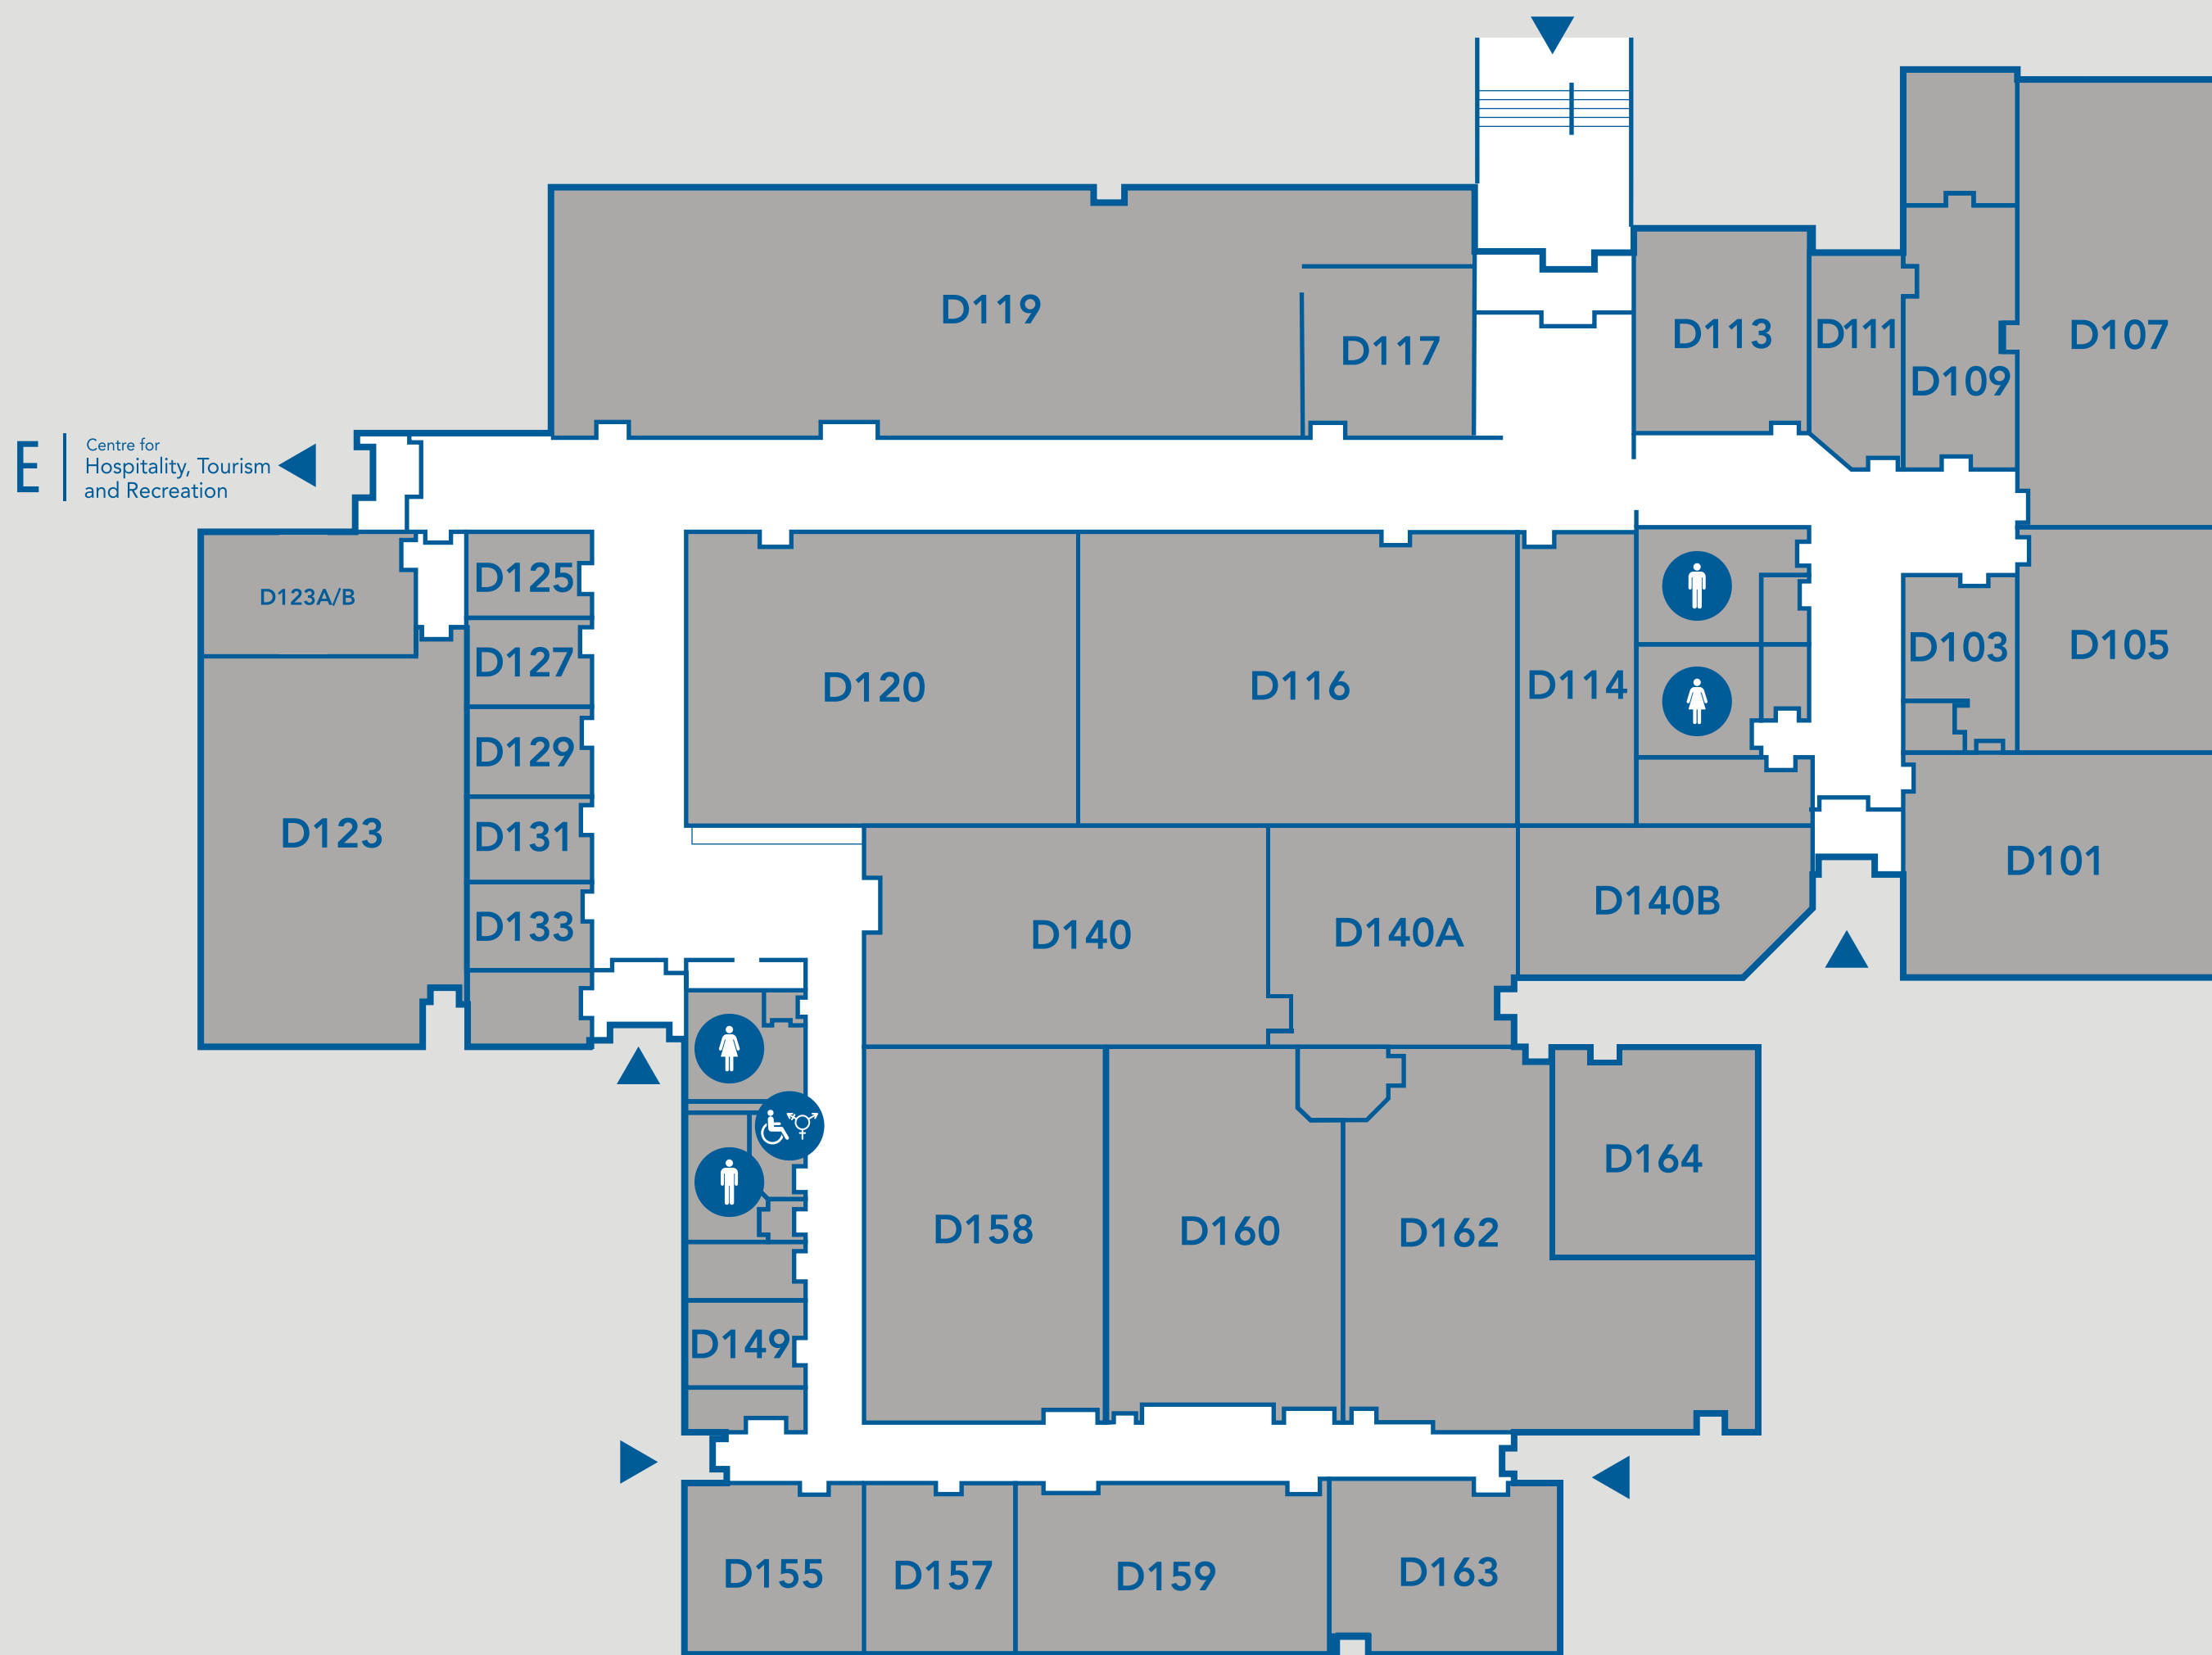

# D

# Helen and Arch Brown Centre for Design and Visual Arts

3D Studio . . . . .D160	Jewellery Studio . . . D101, D105, D107	Papermaking . . . . .D117
Associate Dean . . . . .D123B	Machine Rooms . . . . . D103, D109	Printmaking . . . . . D119
Buffing Room . . . . .D111	Metalsmith . . . . . D114	Spray Booth . . . . . D155
Casting Lapidary . . . . .D113	Plaster/Moldmaking . . . . . D159	Welding Room . . . . . D163
Clay Room . . . . .D157	Offices . . . . .D123A, D125, D127, D129	Wood Shop . . . . . D162
Drawing Room . . . . .D120	. . . . .D131, D133, D149	
Gallery . . . . .D140	Painting Lab . . . . . D116	

-  **Gender neutral washrooms**
-  **Washrooms**
-  **You are here**