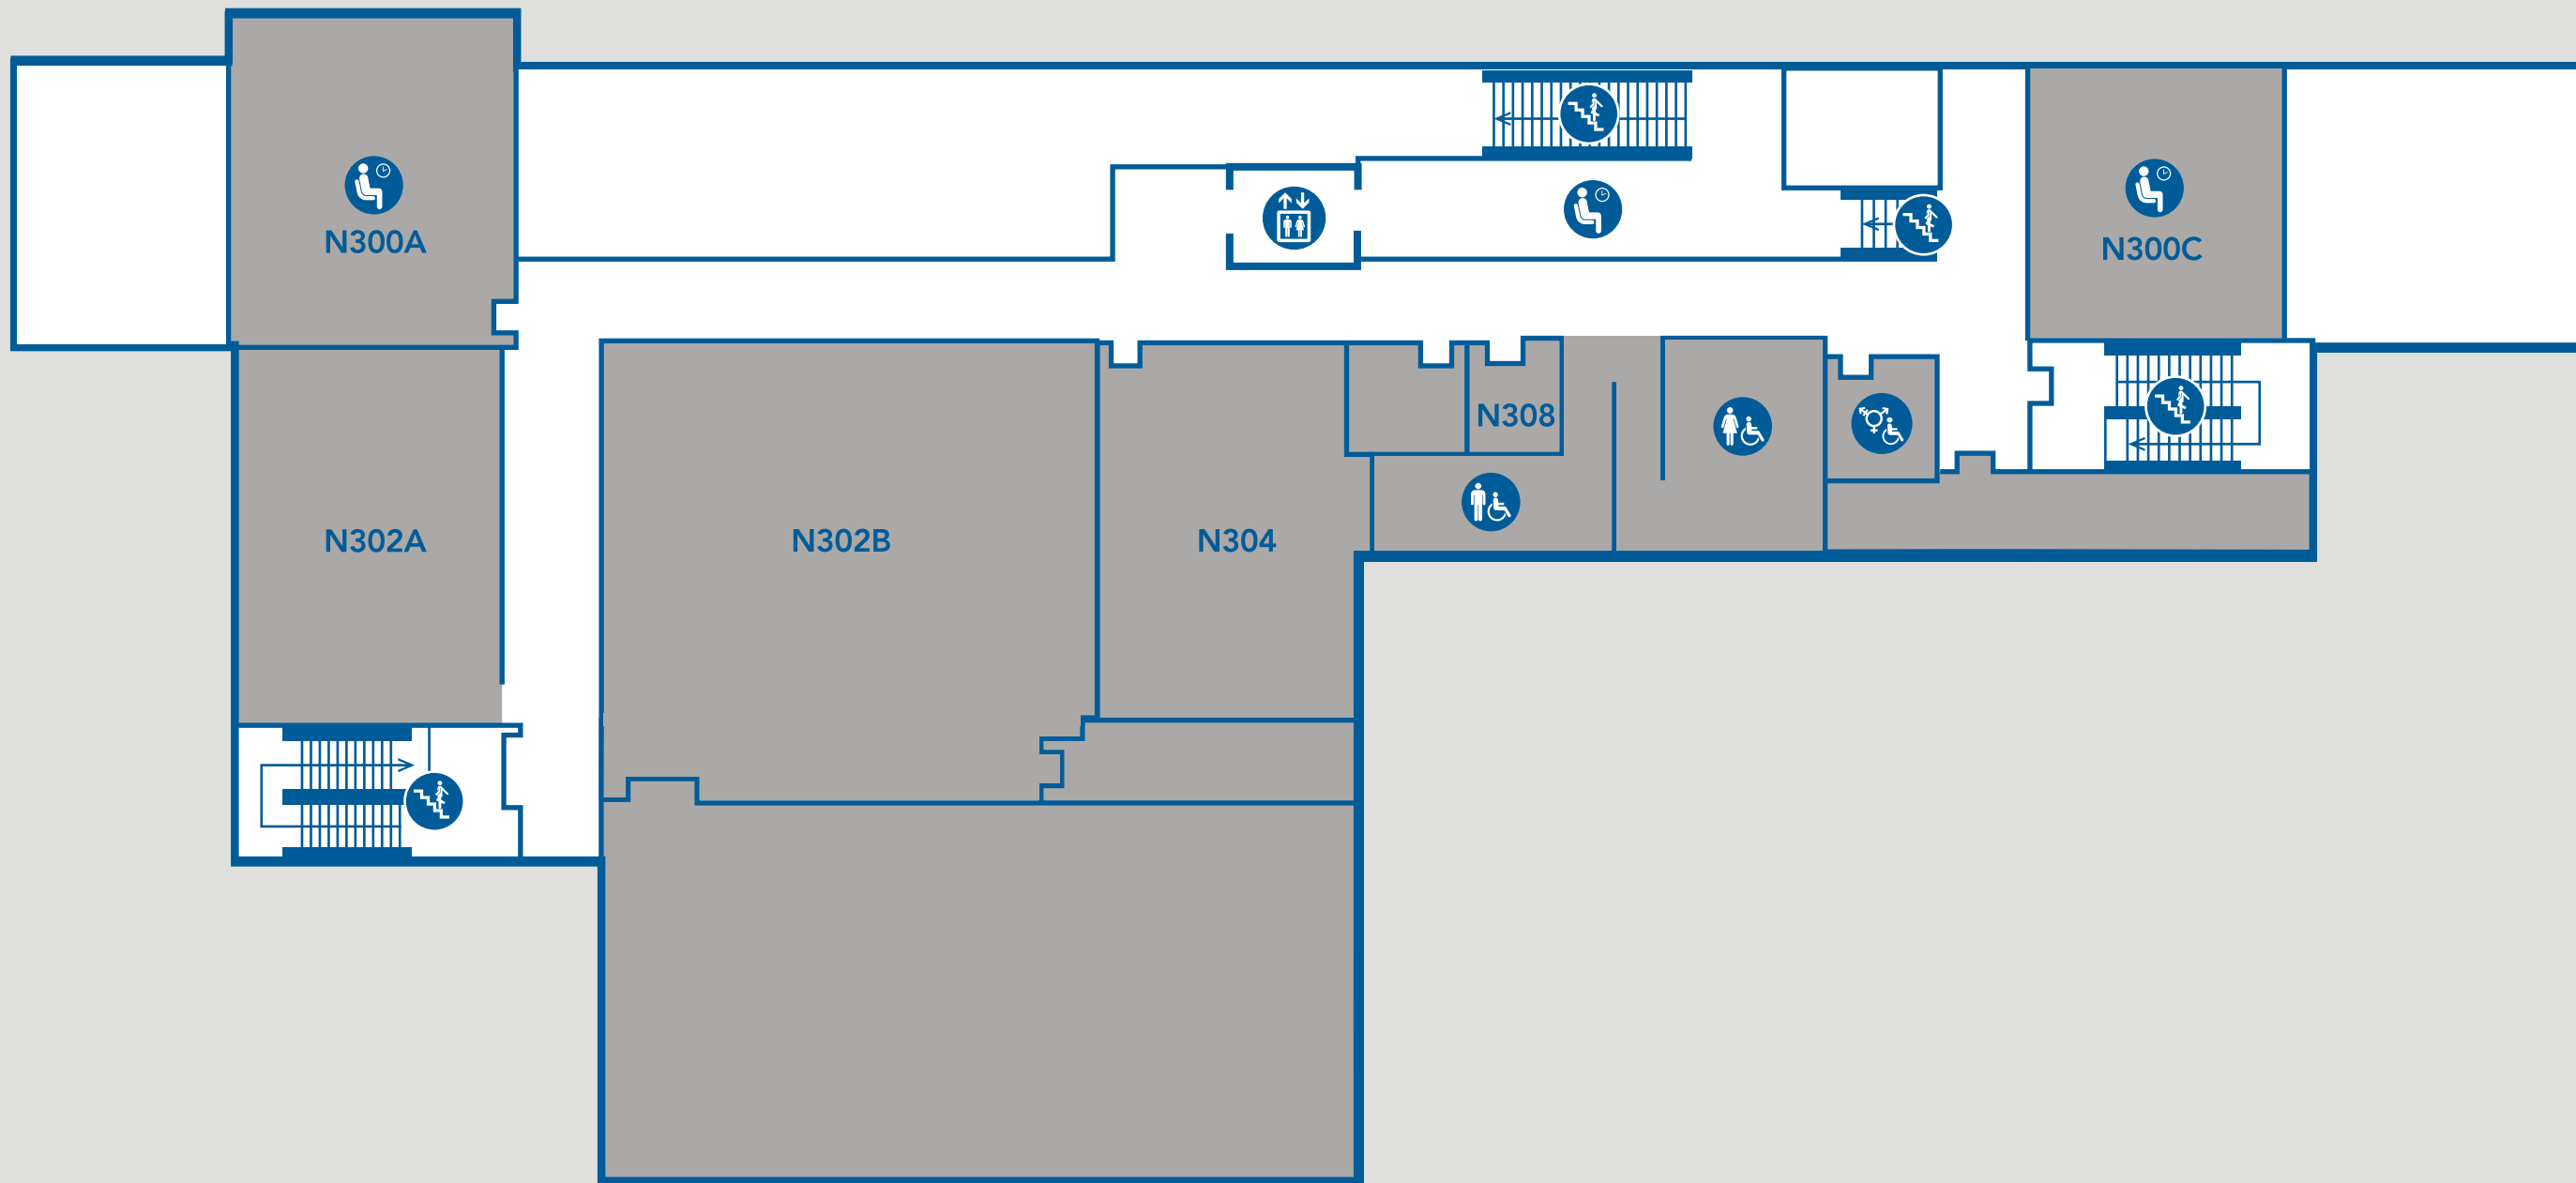

N

Peter B. Moore Advanced Technology Centre

N | 3