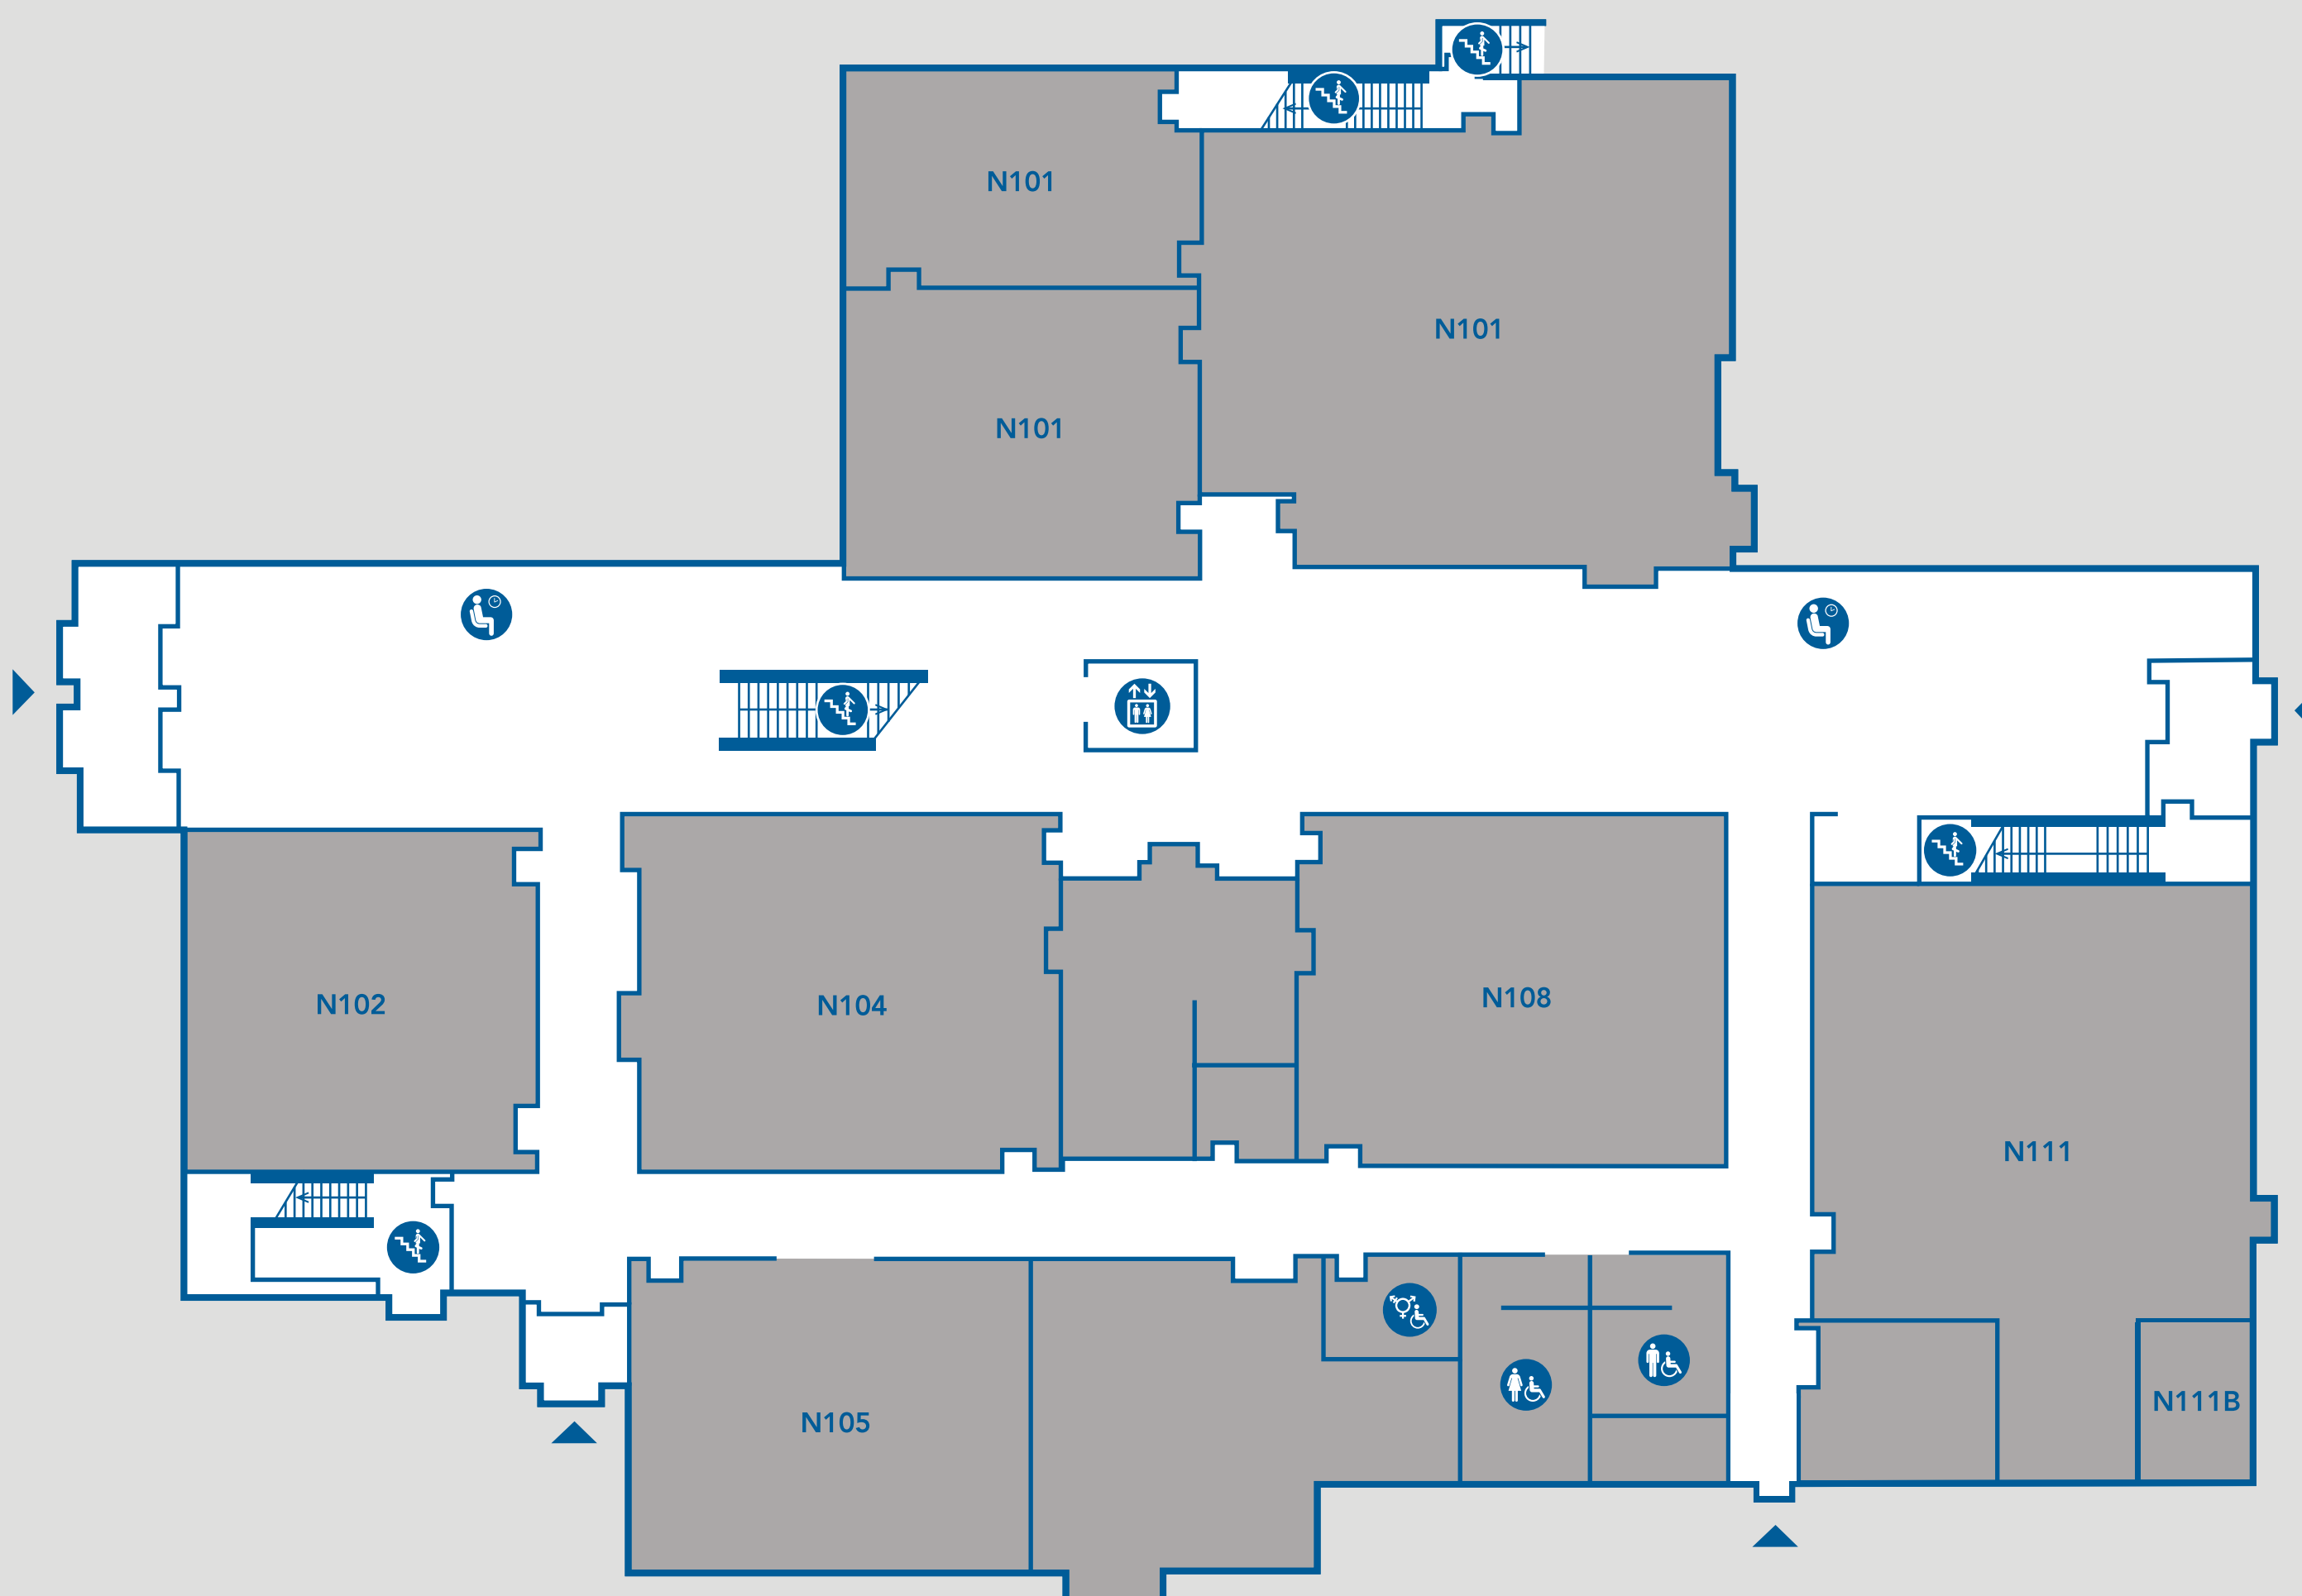

N | 1

N | 1

Alectra Centre for Research, Innovation and Commercialization N101
Classroom BYOD N102
Environmental Lab N111
Environmental Research Lab N111B
Multi-Purpose Lab 1 .....N104
Multi-Purpose Lab 2 .....N108
Technology Project Space N105

N | 2

Alectra Innovation Hub N201
Anechoic Chamber N207
CAD/GIS Lab 1 ..... N204
CAD/GIS Lab 2 ..... N208
Classroom BYOD N202
Dean, Technology and Visual Arts/
Faculty Offices N211
Electrical Equipment Lab N205
Micro-Grid Room N201B
Plotter Room N213
Project Room N215
Study Space N200, N217

N | 3

ABSC Event Space N302B
AutoIQ.ca Corporate Lounge....N300A
Catering N308
Collaboration Space N300C
Corporate Training Room N302A
TelePresence Room N304

- Accessible washrooms
- Elevators
- Gender neutral washrooms
- Lounge
- Stairs
- You are here