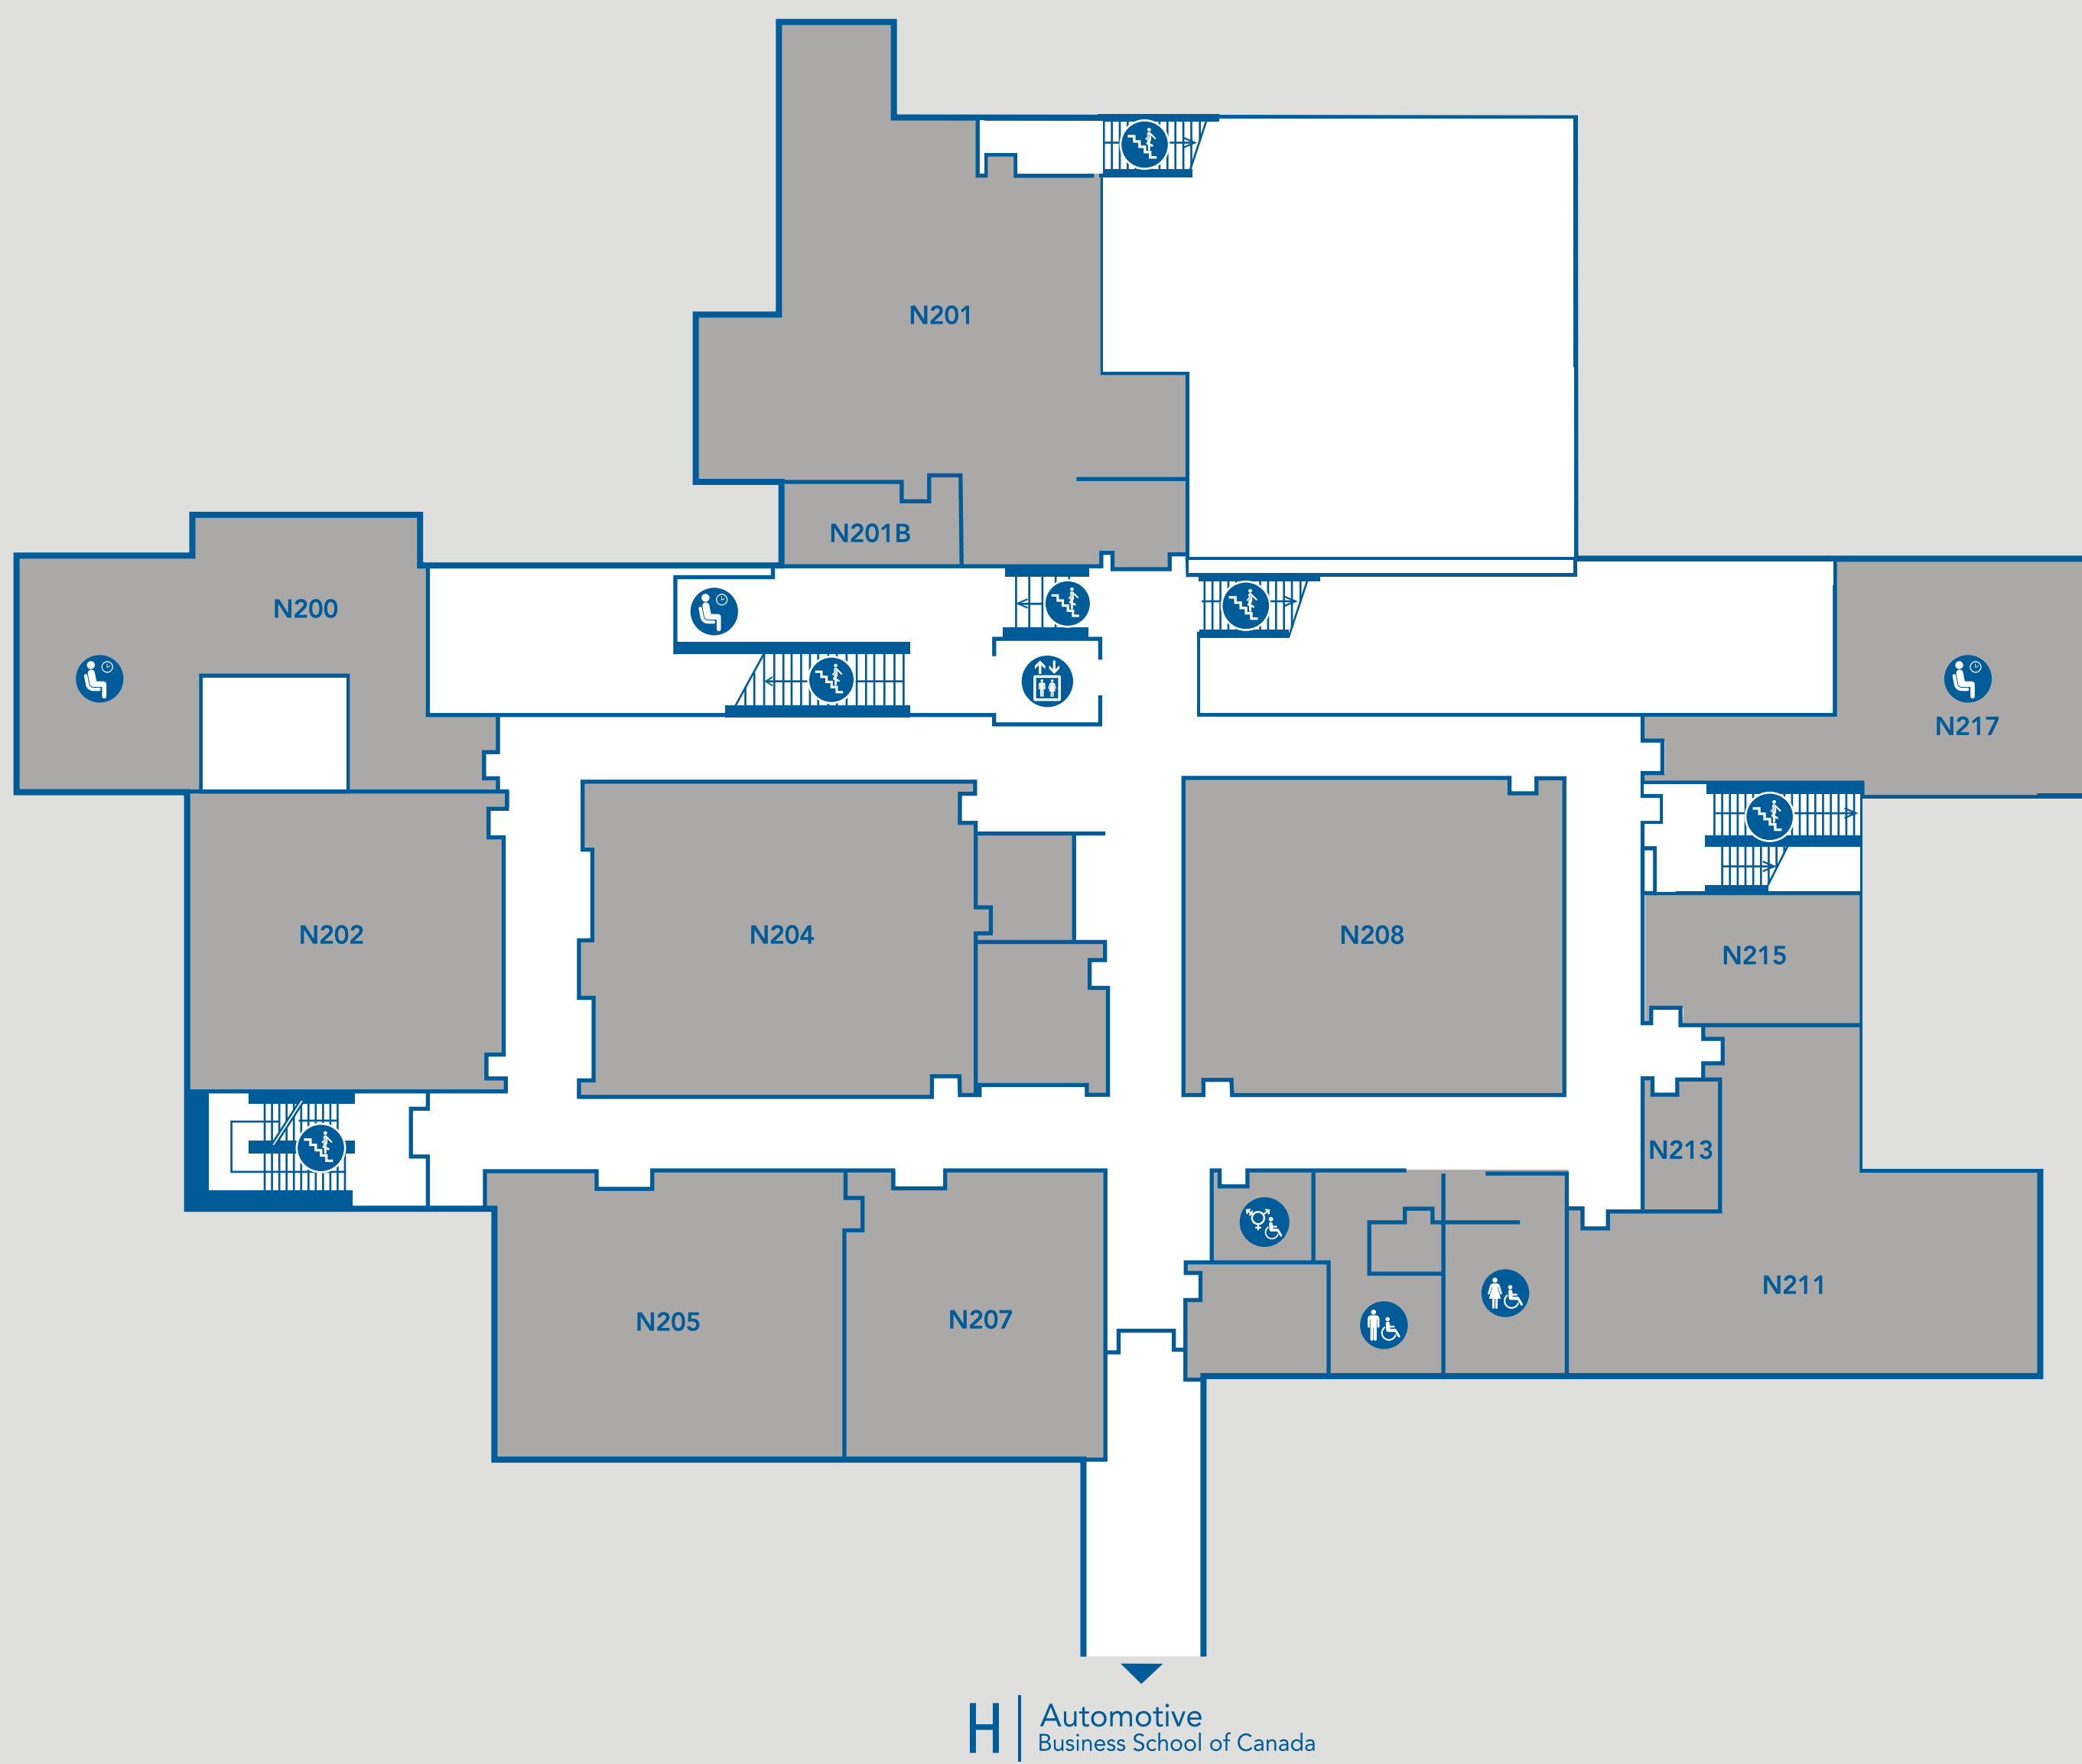

N | 2

H Automotive Business School of Canada