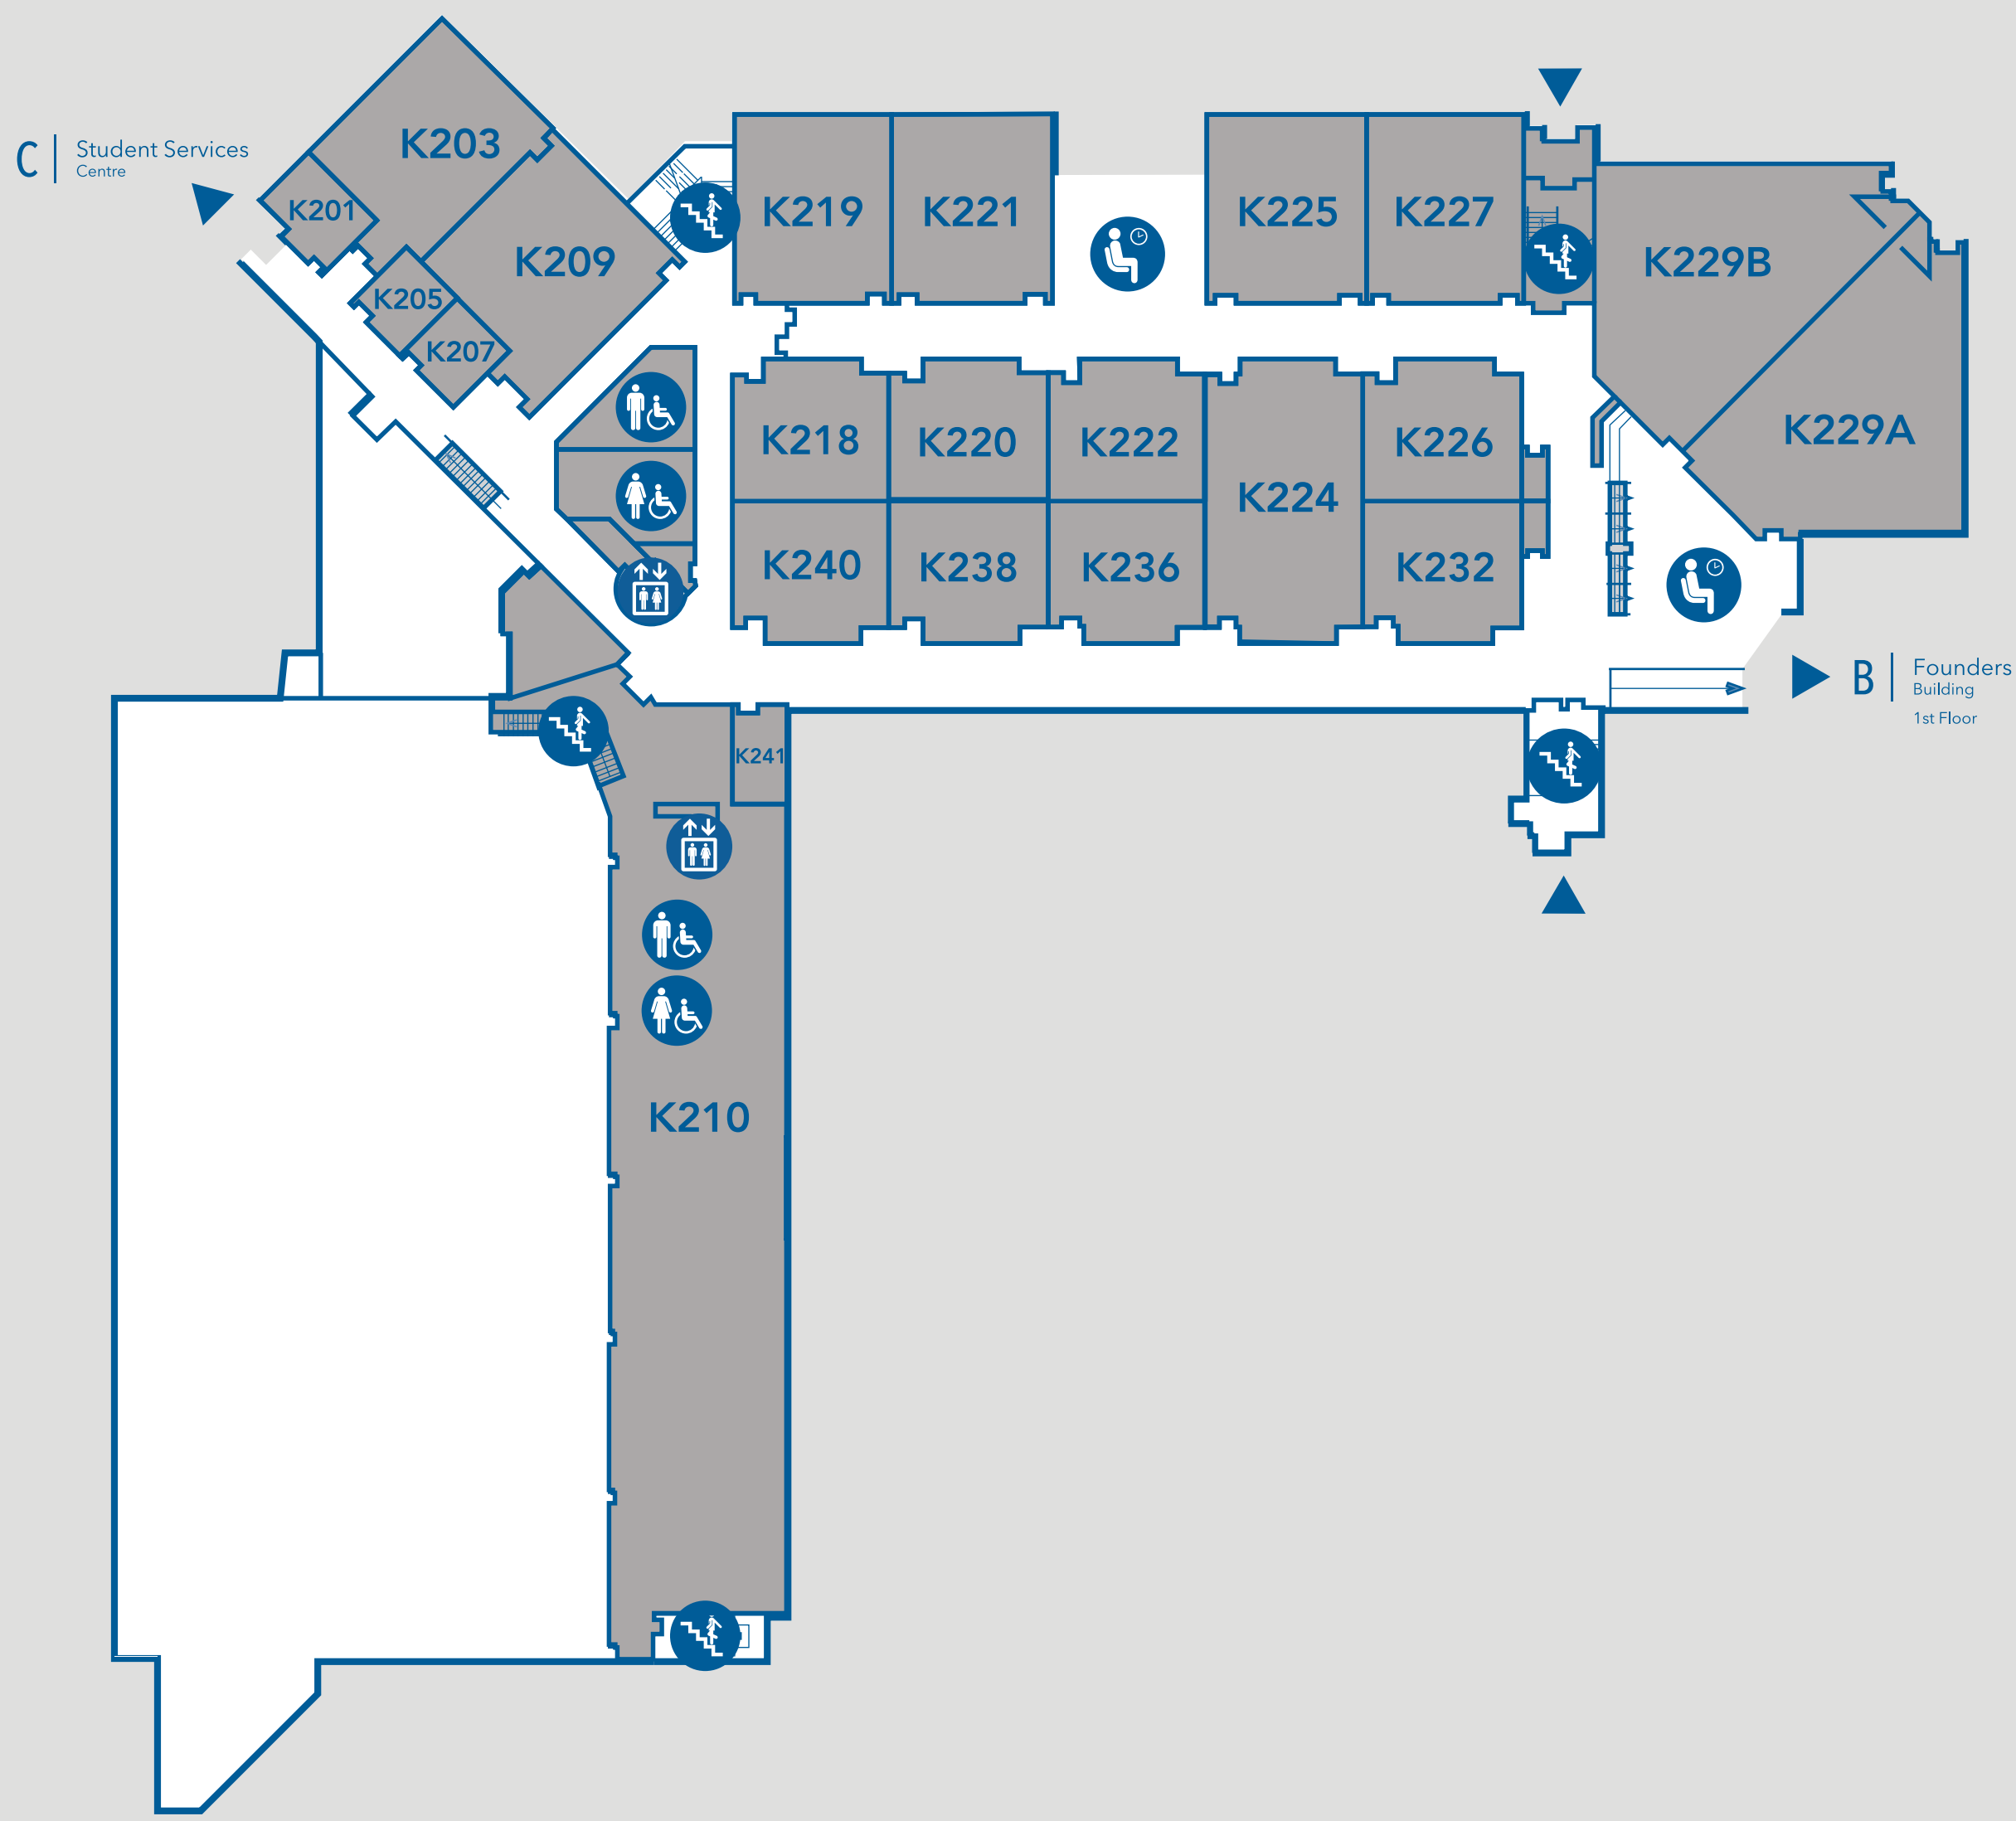

University Partnership Centre

K|3

K|2

K|1

K|1

- Bookstore K117
- Classrooms K115
- Georgian Stores K105
- Shipping K113
- The Depot K119

- Library** K110
- Academic Success K112
- Breakout Room K110C
- Math Centre K112
- Writing Centre K110J

K|2

- Alumni Hall K229A, K229B
- Breakout Rooms K201, K205, K203, K209, K218, K219, K220, K221, K222, K224, K225, K226, K227, K232, K236, K238, K240

- First Year Experience K207
- Library** K210
- Breakout Rooms K210B, K210C, K210P, K241

K|3

- Classrooms K318, K319, K320, K321, K322, K324, K325, K326, K327
- Meeting Room K323

- Accessible washrooms
- Elevator
- Library
- Lounge
- Stairs
- You are here