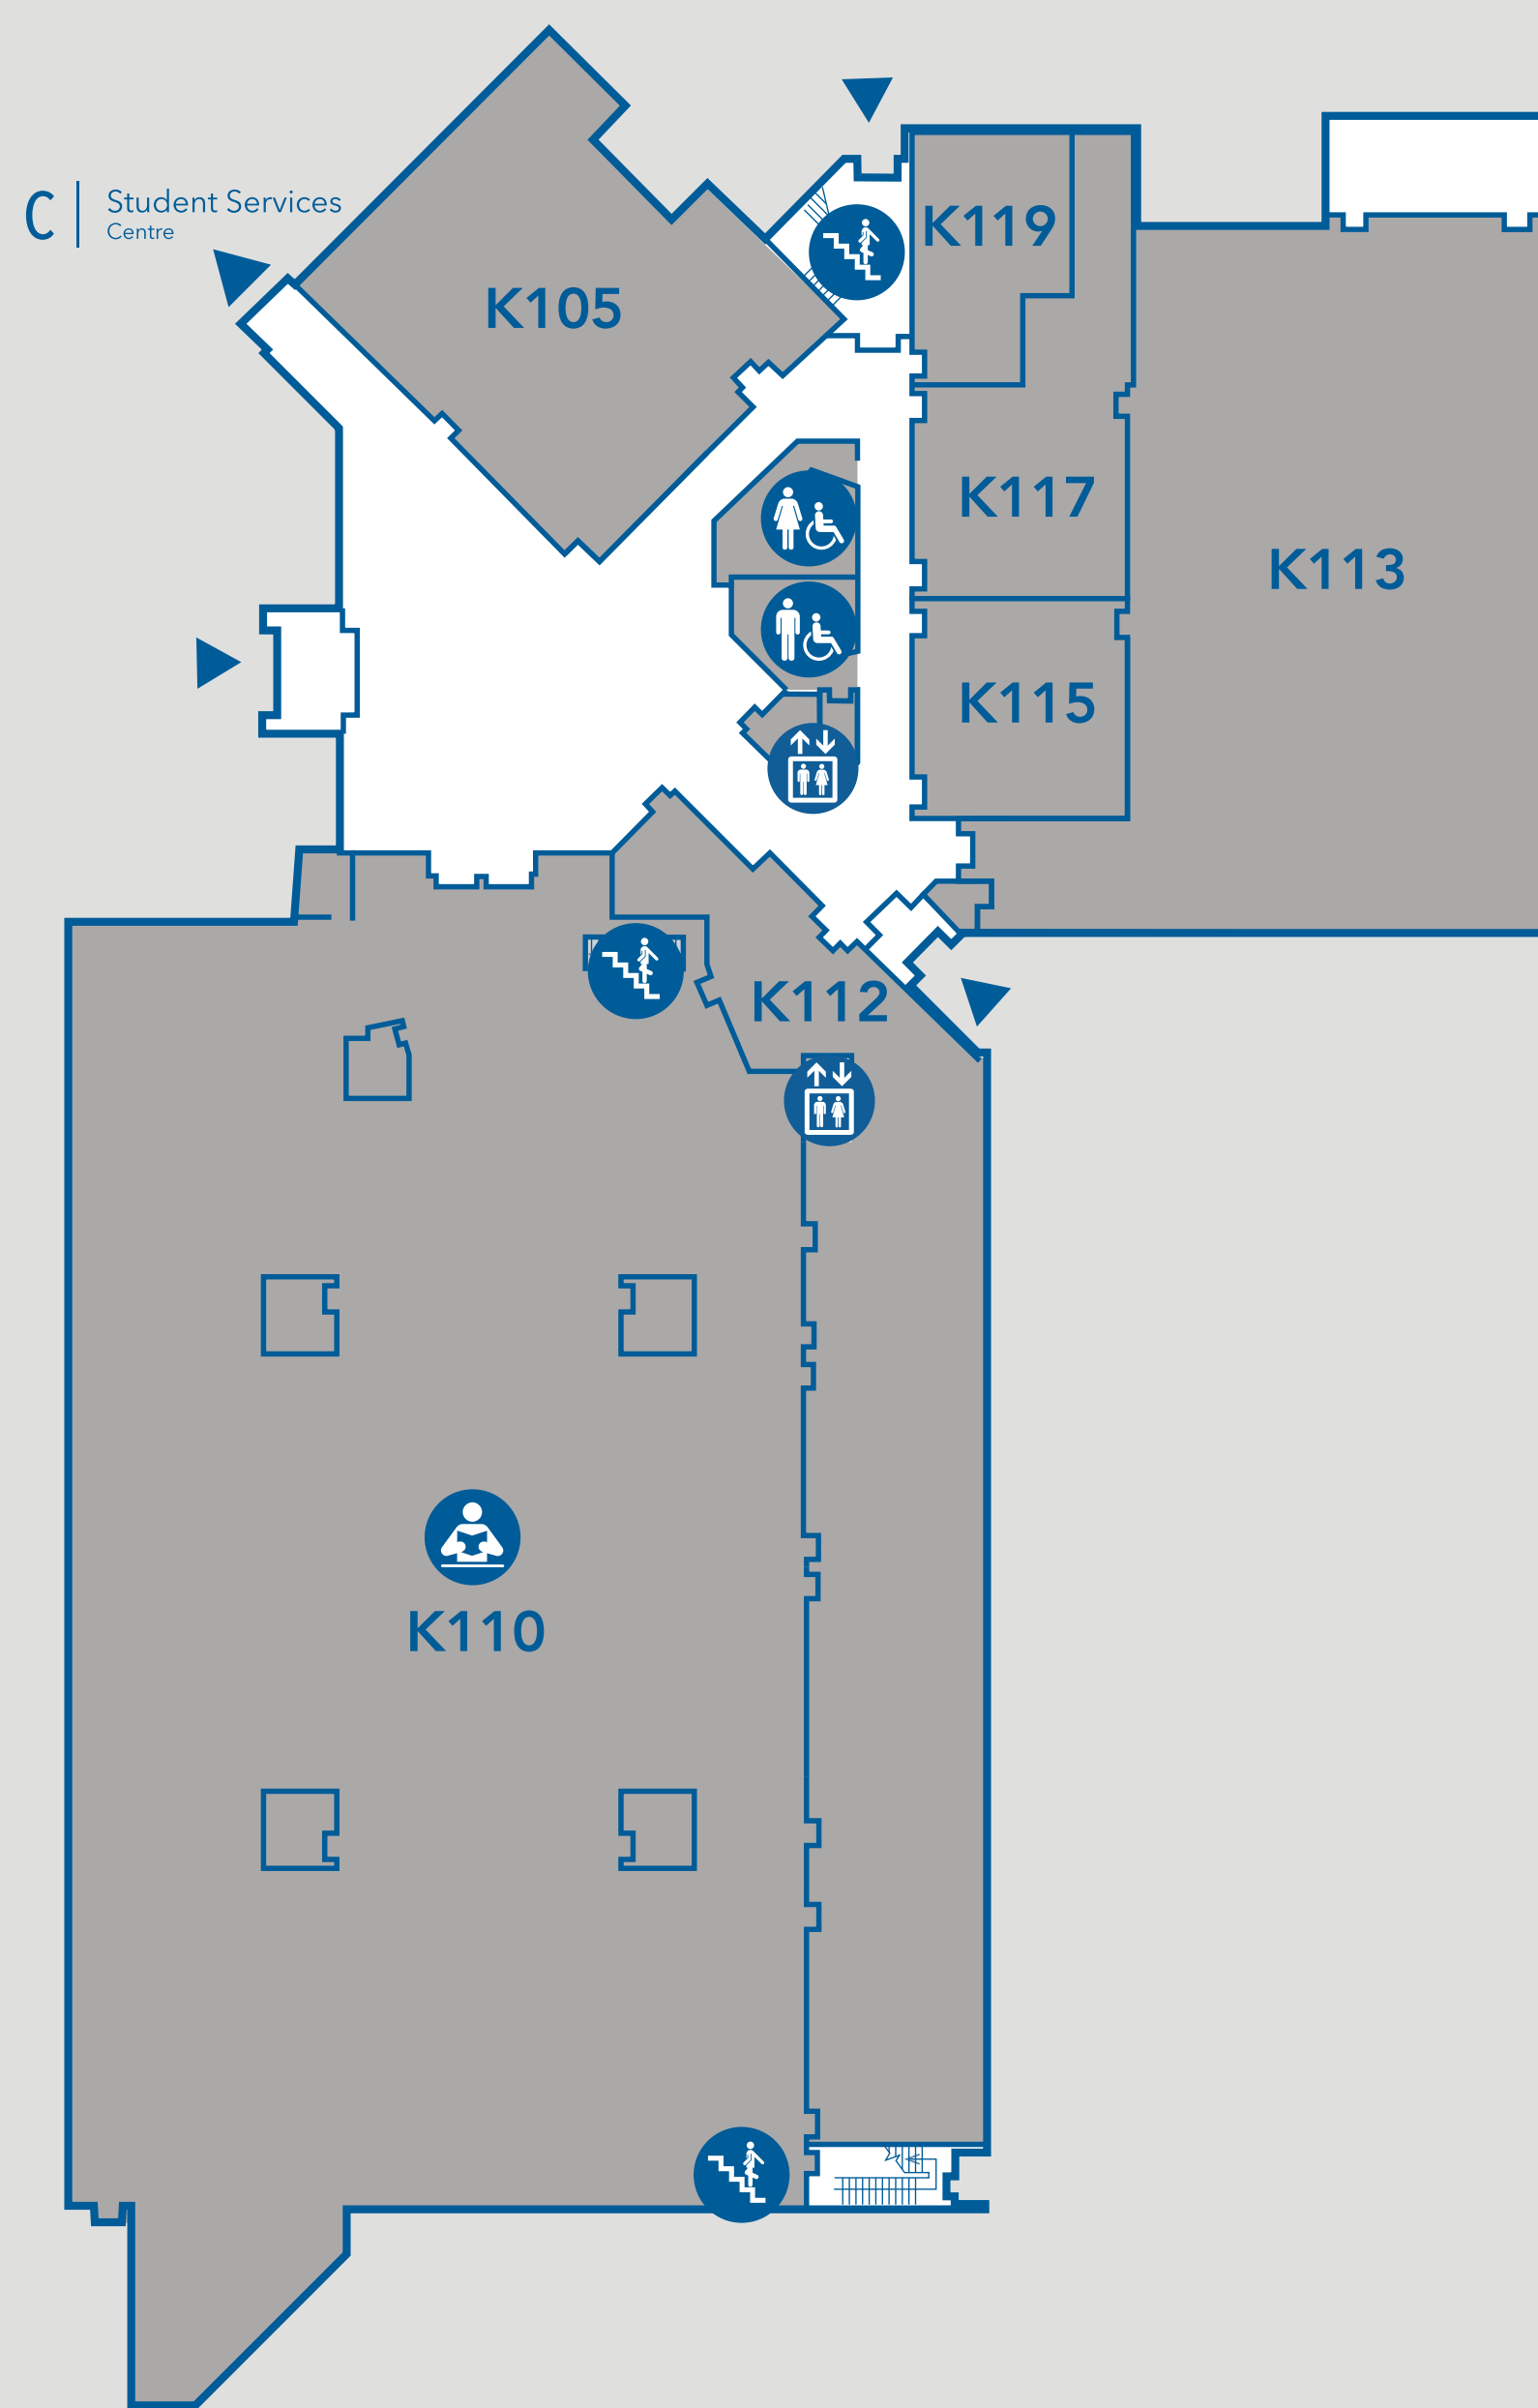

University Partnership Centre

K|3

K|2

K|1

K|1

- Bookstore K117
- Classrooms K115
- Georgian Stores K105
- Shipping K113
- The Depot K119

- Library** K110
- Academic Success K112
- Breakout Room K110C
- Math Centre K112
- Writing Centre K110J

K|2

- Alumni Hall K229A, K229B
- Breakout Rooms K201, K205, K203, K209, K218, K219, K220, K221, K222, K224, K225, K226, K227, K232, K236, K238, K240

- First Year Experience K207
- Library** K210
- Breakout Rooms K210B, K210C, K210P, K241

K|3

- Classrooms K318, K319, K320, K321, K322, K324, K325, K326, K327
- Meeting Room K323

- Accessible washrooms
- Elevator
- Library
- Lounge
- Stairs
- You are here