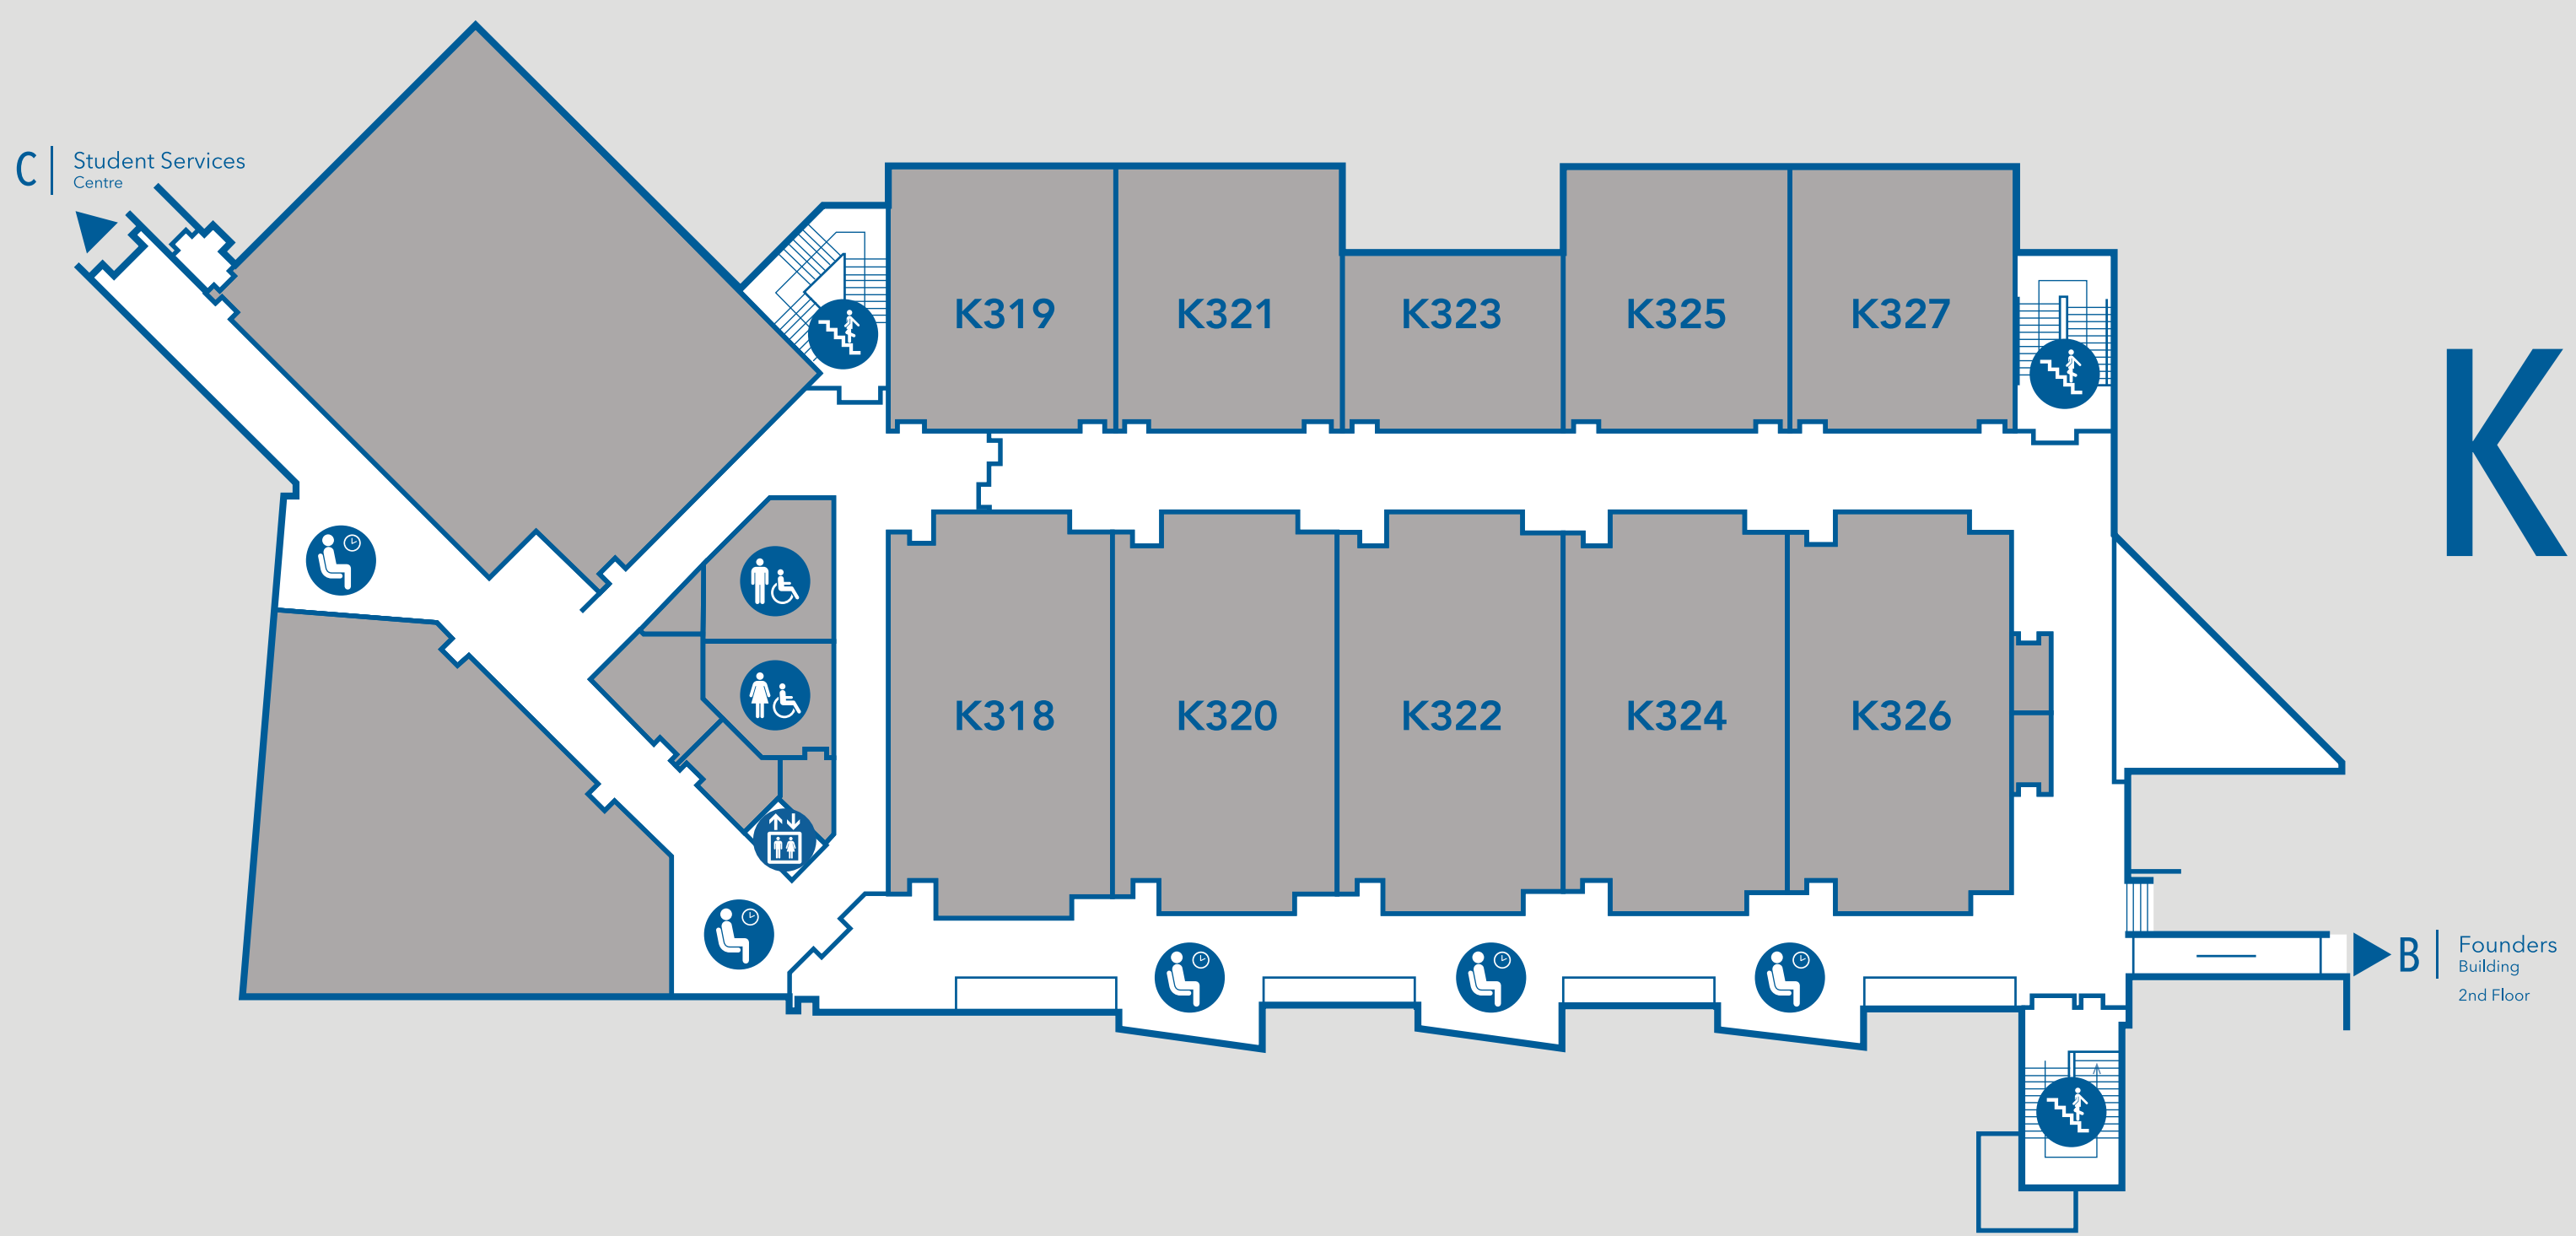

University Partnership Centre

K|3

K|2

K|1

K|1

- Bookstore K117
- Classrooms K115
- Georgian Stores K105
- Shipping K113
- The Depot K119

- Library** K110
- Academic Success K112
- Breakout Room K110C
- Math Centre K112
- Writing Centre K110J

K|2

- Alumni Hall K229A, K229B
- Breakout Rooms K201, K205, K203, K209, K218, K219, K220, K221, K222, K224, K225, K226, K227, K232, K236, K238, K240

- First Year Experience K207
- Library** K210
- Breakout Rooms K210B, K210C, K210P, K241

K|3

- Classrooms K318, K319, K320, K321, K322, K324, K325, K326, K327
- Meeting Room K323

- Accessible washrooms
- Elevator
- Library
- Lounge
- Stairs
- You are here