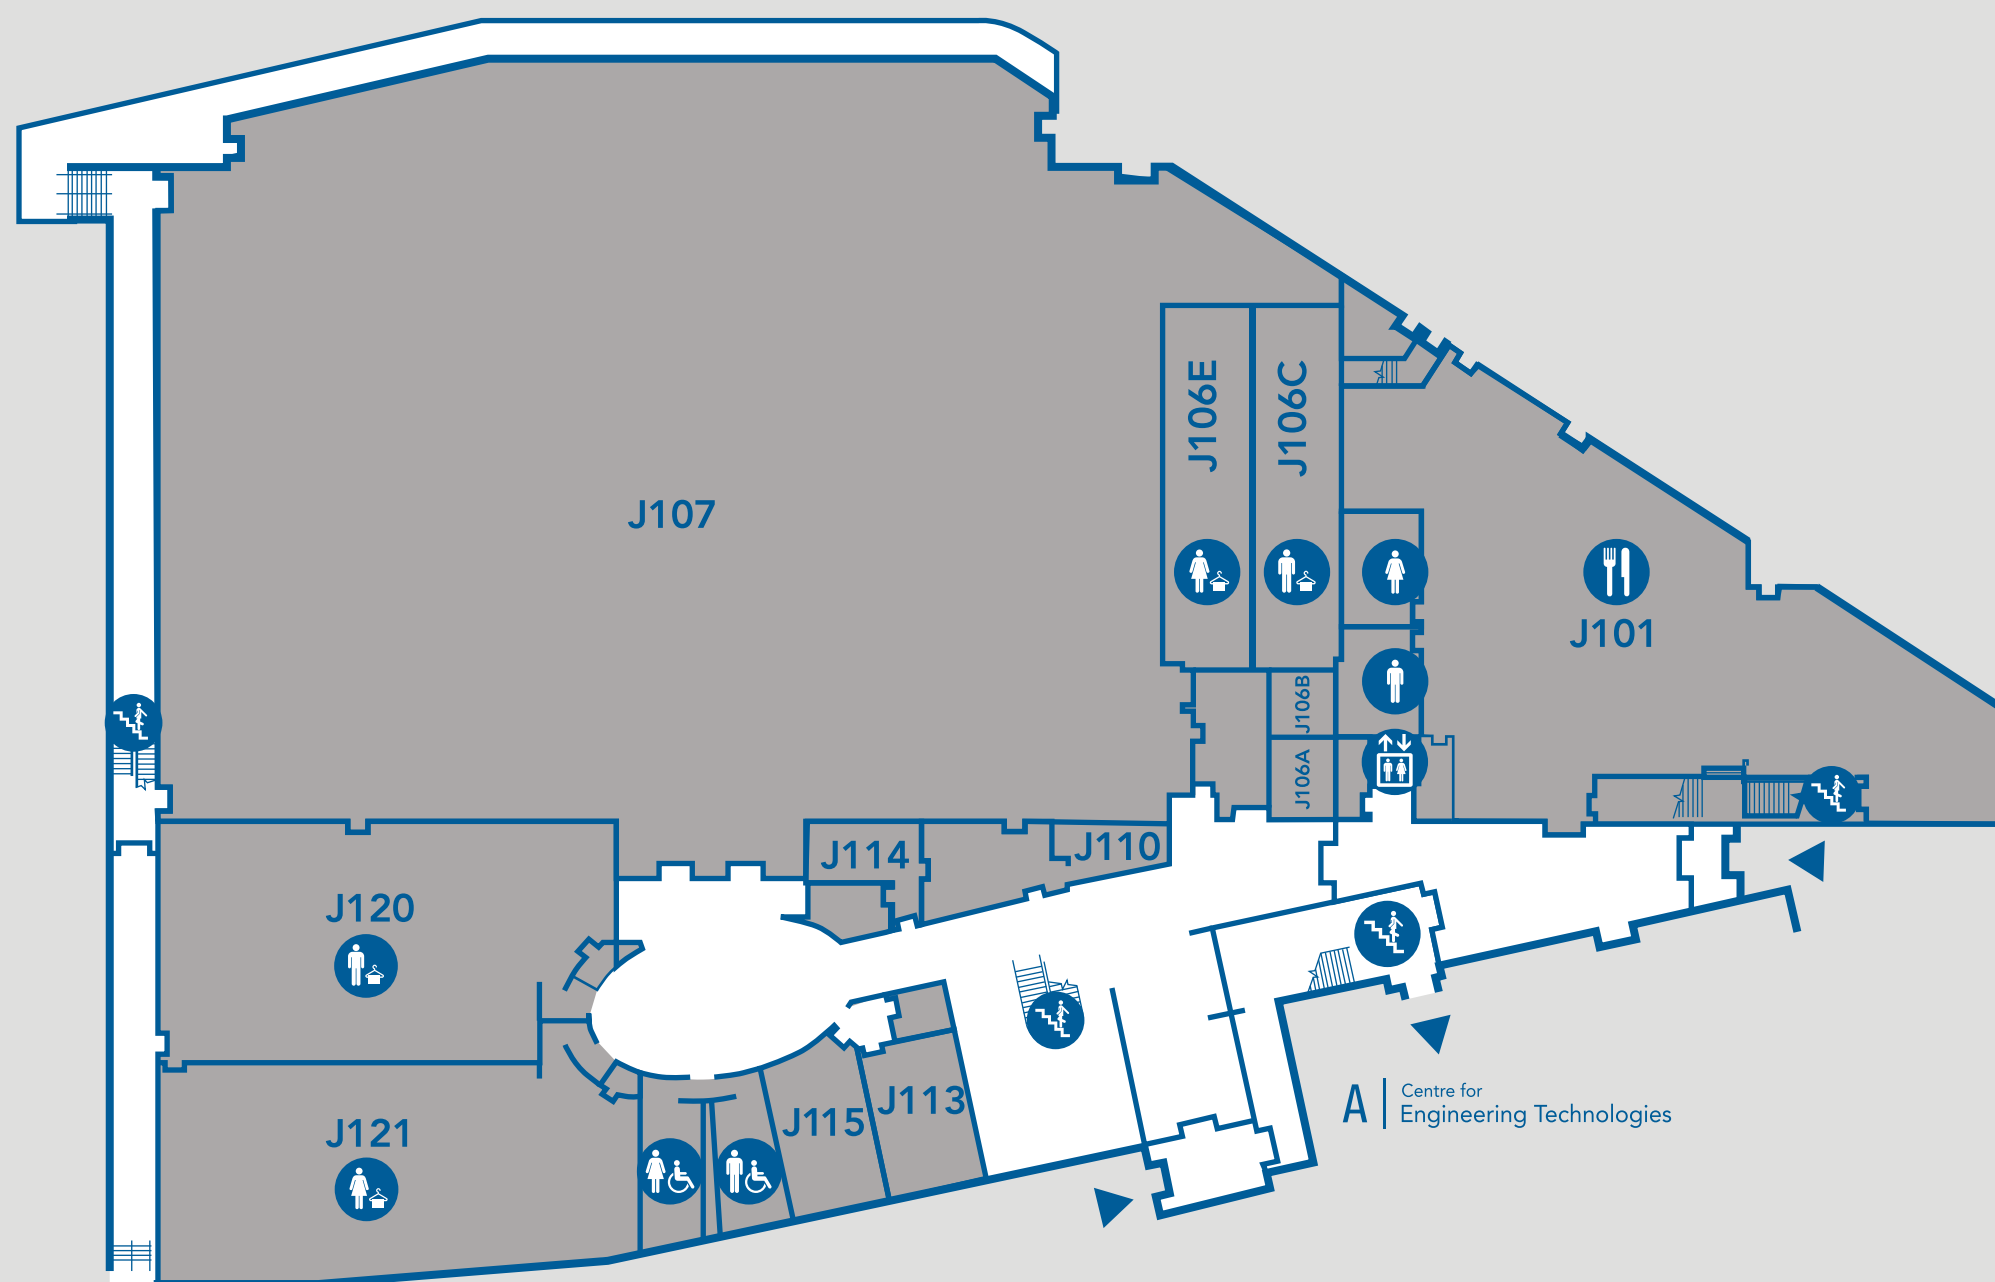

J

Student Life Centre

J|2

J|1

J|1

- Athletics Front Desk J110
- Change Room - Female J121
- Change Room - Male J120
- Gymnasium J107
- Office J114
- Team Rooms J106C, J106E, J113, J115
- The Last Class Restaurant and Pub. J101

J|2

- Athletics Office J209
- Fitness Centre J214
- Meeting Room J201B
- Multi-purpose Room J207
- Running/Jogging Track J213
- The First Class Cafe J201

-  Accessible washrooms
-  Change room
-  Elevator
-  Food court
-  Washrooms
-  Stairs
-  You are here