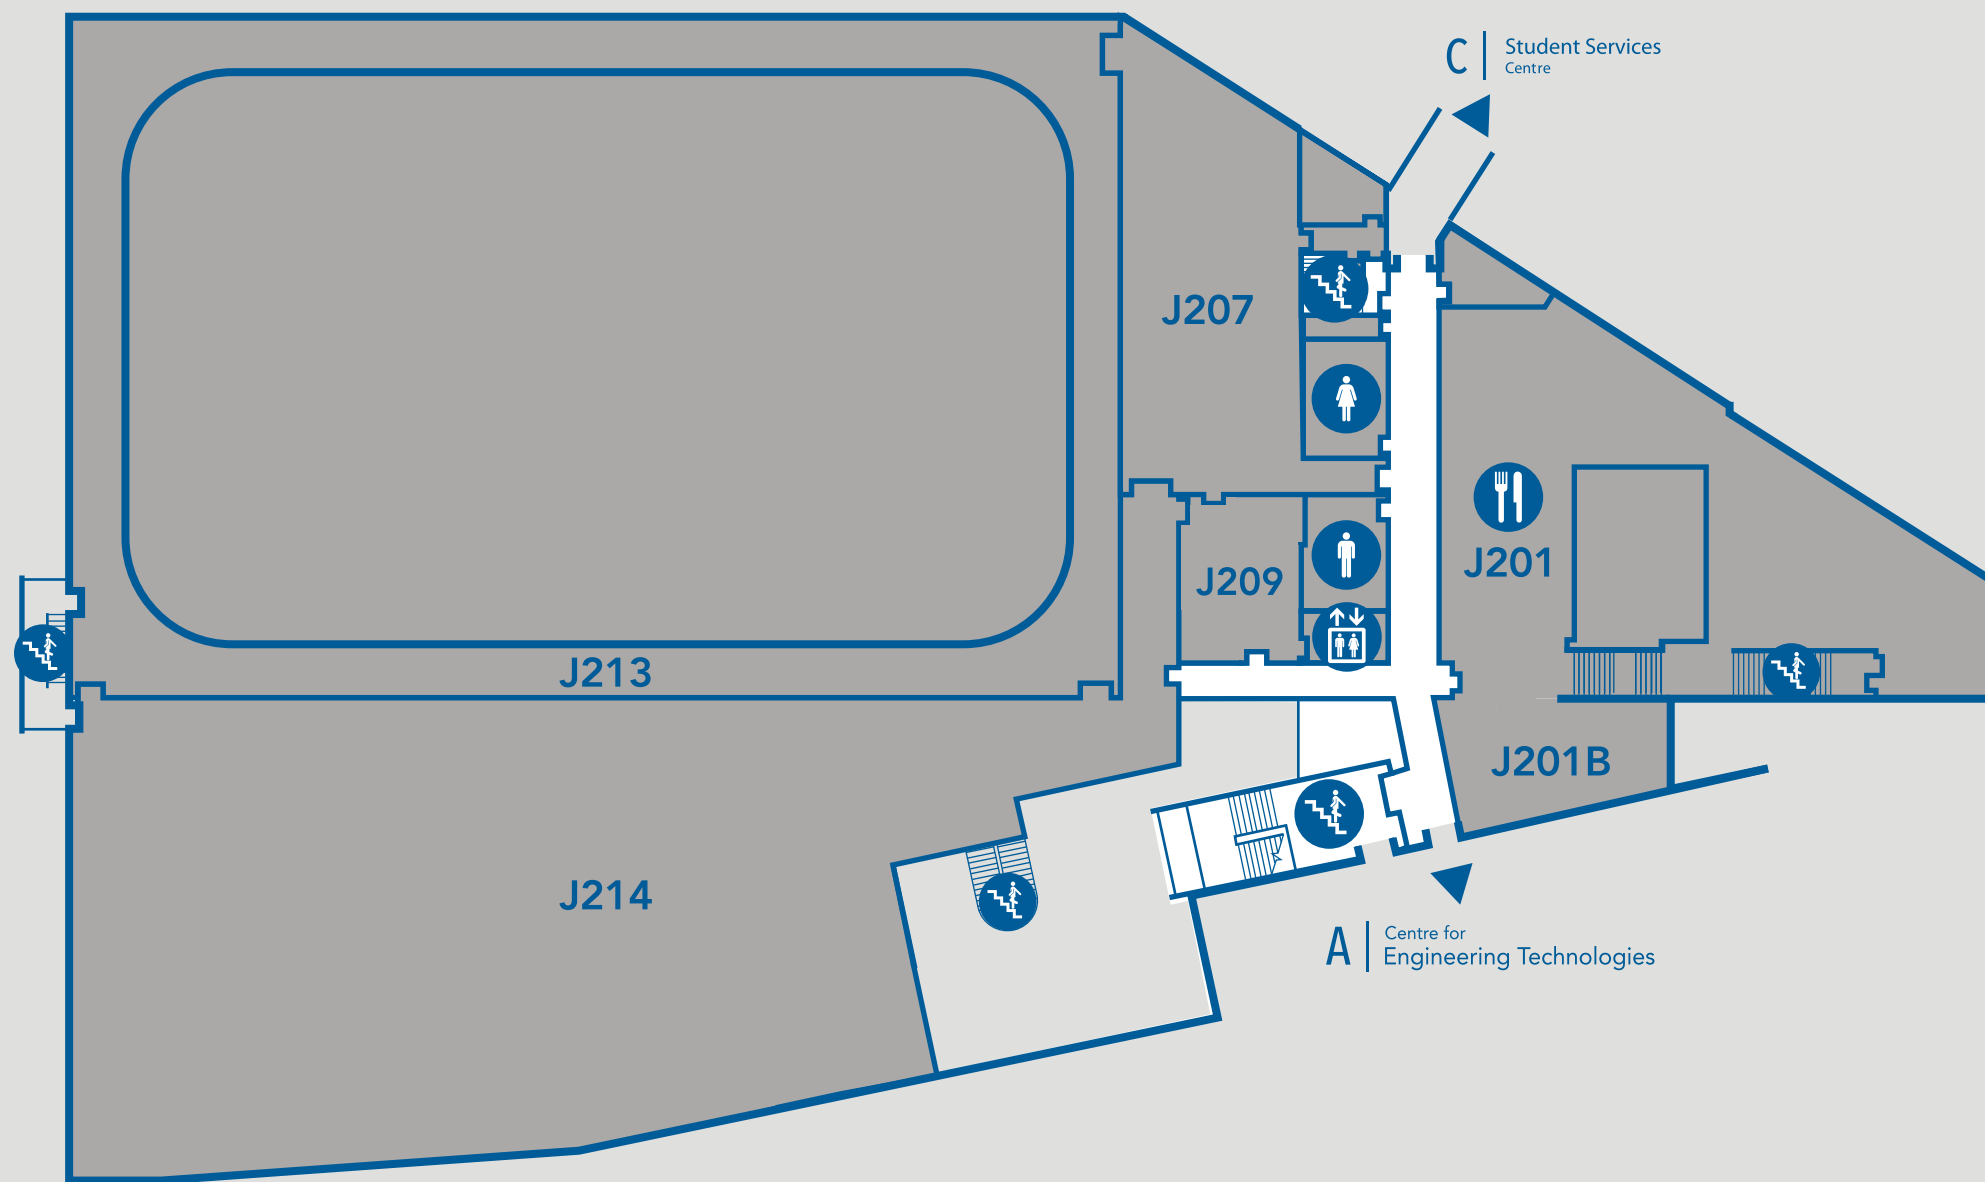

J

Student Life Centre

J|2

J|1

J|1

- Athletics Front Desk J110
- Change Room - Female J121
- Change Room - Male J120
- Gymnasium J107
- Office J114
- Team Rooms J106C, J106E, J113, J115
- The Last Class Restaurant and Pub. J101

J|2

- Athletics Office J209
- Fitness Centre J214
- Meeting Room J201B
- Multi-purpose Room J207
- Running/Jogging Track J213
- The First Class Cafe J201

-  Accessible washrooms
-  Change room
-  Elevator
-  Food court
-  Washrooms
-  Stairs
-  You are here